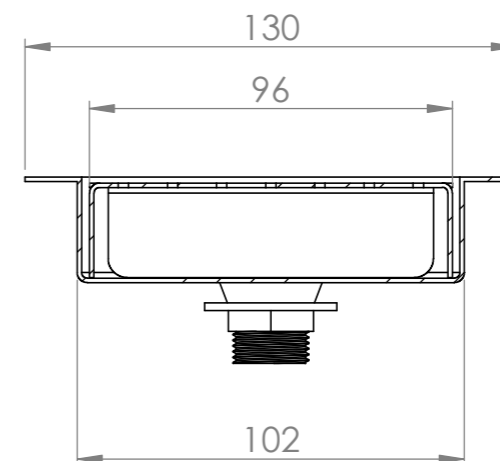

SECTION C-C

SBM-DT-0300

SIMPLY STAINLESS
www.simplystainless.com

Modular Sinks Tables and Shelving

COPYRIGHT © 2018

This drawing is the property of CI GROUP PTY LTD. Tradings as SIMPLY STAINLESS and It may not be copied, reproduced or modified in whole or in part without prior written permission of CI GROUP PTY LTD. SIMPLY STAINLESS reserves the right to change specification and design without notice.

SBM-DT-0300
DROP-IN DRIP TRAY

SIZE: A3

SCALE : 1:2

CONSTRUCTION NOTES :

1. TOPS MADE FROM 304 GRADE, 1.2mm STAINLESS STEEL.