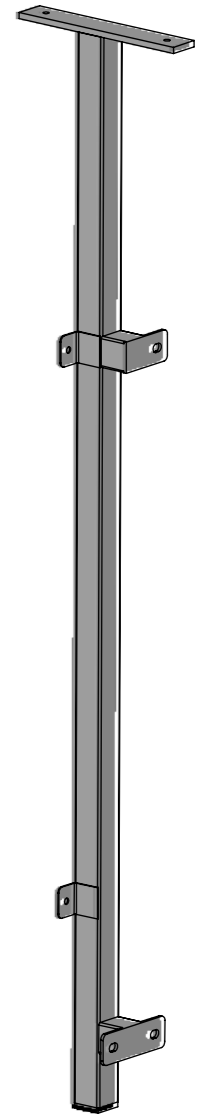

SECTION B-B

SECTION C-C

**SBM-END PANEL KIT 600 SERIES**

www.simplystainless.com  
 Modular Sinks Tables and Shelving  
 COPYRIGHT © 2018  
 This drawing is the property of CI GROUP PTY LTD. Tradings as SIMPLY STAINLESS and it may not be copied, reproduced or modified in whole or in part without prior written permission of CI GROUP PTY LTD. SIMPLY STAINLESS reserves the right to change specification and design without notice.

**SBM-END PANEL KIT  
 END PANEL KIT 600 SERIES**

SCALE : 1:20

- CONSTRUCTION NOTES :
1. TOP MADES FROM 1.2 mm 304 STAINLESS STEEL
  2. FRAME MADE FROM 30 X 30 mm STAINLESS STEEL SQ TUBE.