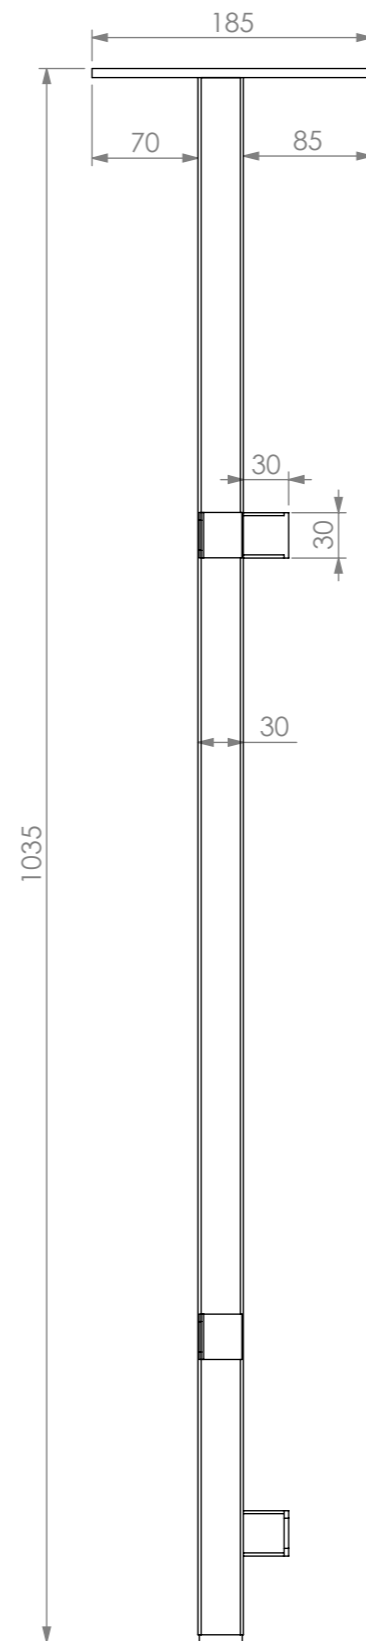

SECTION B-B

SECTION C-C

**SBM-END PANEL KIT 600 SERIES**

www.simplystainless.com  
 Modular Sinks Tables and Shelving  
 COPYRIGHT © 2018  
 This drawing is the property of CI GROUP PTY LTD. Tradings as SIMPLY STAINLESS and it may not be copied, reproduced or modified in whole or in part without prior written permission of CI GROUP PTY LTD. SIMPLY STAINLESS reserves the right to change specification and design without notice.

**SBM-END PANEL KIT  
 END PANEL KIT 600 SERIES**

SCALE : 1:20

- CONSTRUCTION NOTES :
1. TOP MADES FROM 1.2 mm 304 STAINLESS STEEL
  2. FRAME MADE FROM 30 X 30 mm STAINLESS STEEL SQ TUBE.