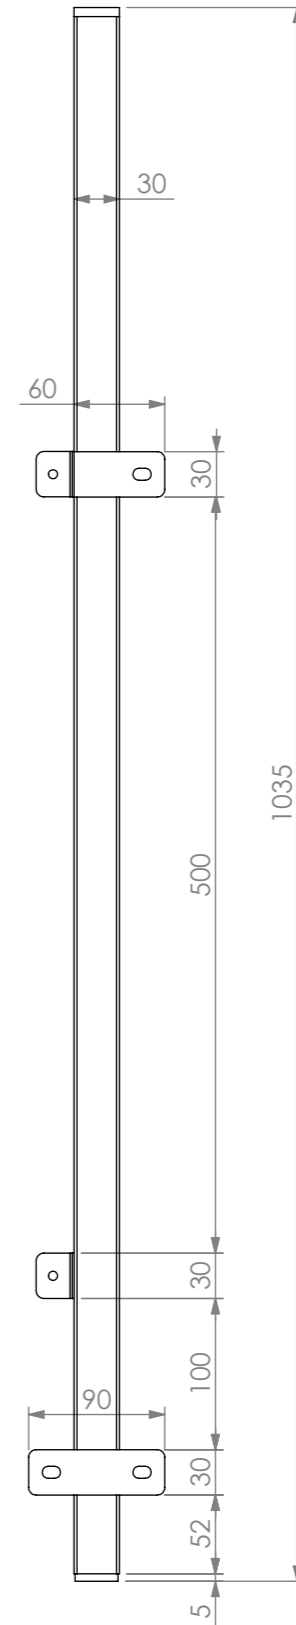

SECTION B-B

SECTION C-C

**SBM-END PANEL KIT 600 SERIES**

www.simplystainless.com  
 Modular Sinks Tables and Shelving  
 COPYRIGHT © 2018  
 This drawing is the property of CI GROUP PTY LTD. Tradings as SIMPLY STAINLESS and it may not be copied, reproduced or modified in whole or in part without prior written permission of CI GROUP PTY LTD. SIMPLY STAINLESS reserves the right to change specification and design without notice.

**SBM-END PANEL KIT  
 END PANEL KIT 600 SERIES**

SCALE : 1:20

- CONSTRUCTION NOTES :
1. TOP MADES FROM 1.2 mm 304 STAINLESS STEEL
  2. FRAME MADE FROM 30 X 30 mm STAINLESS STEEL SQ TUBE.