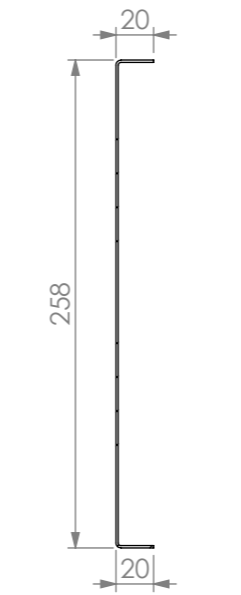

SECTION B-B

SECTION C-C

**SBM-END PANEL KIT 600 SERIES**

www.simplystainless.com  
 Modular Sinks Tables and Shelving  
 COPYRIGHT © 2018  
 This drawing is the property of CI GROUP PTY LTD. Tradings as SIMPLY STAINLESS and it may not be copied, reproduced or modified in whole or in part without prior written permission of CI GROUP PTY LTD. SIMPLY STAINLESS reserves the right to change specification and design without notice.

**SBM-END PANEL KIT  
 END PANEL KIT 600 SERIES**

SCALE : 1:20

- CONSTRUCTION NOTES :
1. TOP MADES FROM 1.2 mm 304 STAINLESS STEEL
  2. FRAME MADE FROM 30 X 30 mm STAINLESS STEEL SQ TUBE.