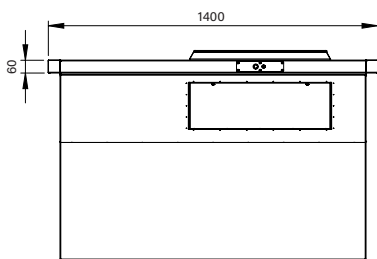

SPTP-BBQ-1P-1400

STANDARD PRODUCT

PRODUCT CODE:

SPTP = Stoddart Products - Town and Park
BBQ = Barbeque
1P = Single Hot Plate
1400 = 1400mm Long Unit

FEATURES:

- Mechanical overtemp with manual reset
- 3mm thick stainless steel hotplate
- 3 layered insulation
- Even heat distribution
- Internal adjustable cook timer
- Rear drain hole for cleaning and cooking efficiency
- Vandal resistant piezoelectric start button
- "Power on" and "ready" indicator lights
- 10 Litre sump container
- Rear-access door and service panel
- Wheelchair Accessible
  - DDA Compliant Cabinet

WARRANTY:

- 12 months parts and labour warranty

CONSTRUCTION:

- Heavy duty materials with high quality stainless steel finishes
- Fully welded construction to avoid buckling
- Aluminium backing
- Stainless steel bench top and base
- 316 stainless steel fasteners
- Australian Made

OPTIONAL EXTRAS:

- Powdercoating
  (refer to the Dulux powdercoat range)

TECHNICAL DATA:

Dimensions (L x W x H): 1400 x 1000 x 904mm
Voltage / Frequency: 240V / 50Hz
Power: 3.2kW
Connection: 15Amp plug 1Ø + N + E
Temperature Range: 270°C ± 25°C

FRONT VIEW

Due to continuous product research and development, the information contained herein is subject to change without notice.

Revision: 18/12/2019

www.stoddart.com.au
www.stoddart.co.nz