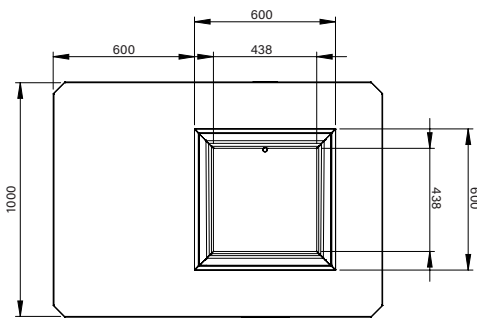

SPTP-BBQ-1P-1400

STANDARD PRODUCT

PRODUCT CODE:

SPTP = Stoddart Products - Town and Park
BBQ = Barbeque
1P = Single Hot Plate
1400 = 1400mm Long Unit

FEATURES:

- Mechanical overtemp with manual reset
- 3mm thick stainless steel hotplate
- 3 layered insulation
- Even heat distribution
- Internal adjustable cook timer
- Rear drain hole for cleaning and cooking efficiency
- Vandal resistant piezoelectric start button
- "Power on" and "ready" indicator lights
- 10 Litre sump container
- Rear-access door and service panel
- Wheelchair Accessible
  - DDA Compliant Cabinet

WARRANTY:

- 12 months parts and labour warranty

CONSTRUCTION:

- Heavy duty materials with high quality stainless steel finishes
- Fully welded construction to avoid buckling
- Aluminium backing
- Stainless steel bench top and base
- 316 stainless steel fasteners
- Australian Made

OPTIONAL EXTRAS:

- Powdercoating
  (refer to the Dulux powdercoat range)

TECHNICAL DATA:

Dimensions (L x W x H): 1400 x 1000 x 904mm
Voltage / Frequency: 240V / 50Hz
Power: 3.2kW
Connection: 15Amp plug 1Ø + N + E
Temperature Range: 270°C ± 25°C

PLAN VIEW

Due to continuous product research and development, the information contained herein is subject to change without notice.

Revision: 18/12/2019

www.stoddart.com.au
www.stoddart.co.nz