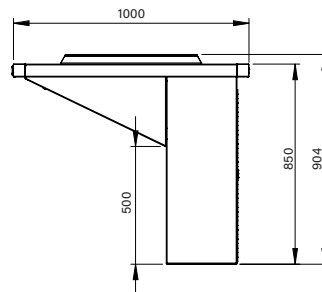

END VIEW

Due to continuous product research and development, the information contained herein is subject to change without notice.

Revision: 18/12/2019

www.stoddart.com.au
www.stoddart.co.nz