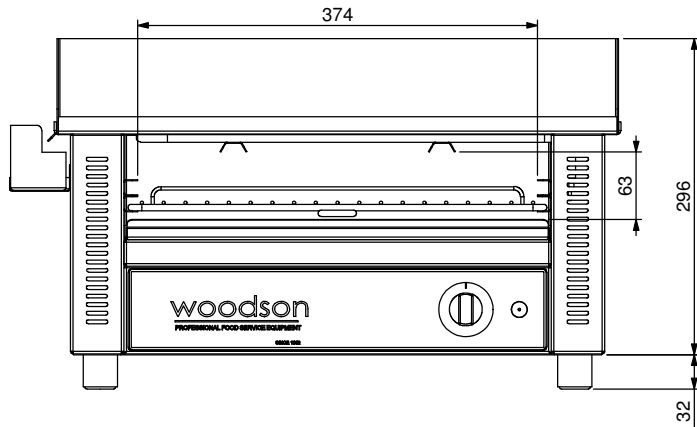

Product Details

Electrical Connection : Supply single phase
 : 240v, 15amps, 3600w, 15amp plug & lead supplied
 : 1 element @3600w (240V)
 Unit Controls : Knob for 285deg thermostat with indicator light
 Plate Size : 523 x 337 x 6

PRODUCT: Griddle Toaster				PART No: WGDT65-A001	
DRAWN	N Wooler	SIGNATURE	DATE	UNLESS OTHERWISE SPECIFIED: DIMENSIONS ARE IN MILLIMETERS	
APPV'D			28/03/2006	DESCRIPTION: Assembly	
			MATERIAL:	DWG No: WGDT65-d001	
			THICKNESS:	REVISION	
			FINISH:	A	
DO NOT SCALE DRAWING		This drawing remains the property of Tom Stoddart Pty Ltd & cannot be reproduced without prior permission.			A3
					Sheet 1 of 24