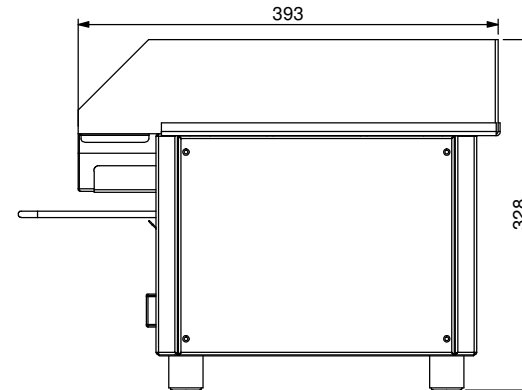

Product Details

Electrical Connection : Supply single phase
 : 240v, 15amps, 3600w, 15amp plug & lead supplied
 : 1 element @3600w (240V)
 Unit Controls : Knob for 285deg thermostat with indicator light
 Plate Size : 523 x 337 x 6

PRODUCT: Griddle Toaster				PART No: WGDT65-A001	
DRAWN	N Wooler	SIGNATURE	DATE	UNLESS OTHERWISE SPECIFIED: DIMENSIONS ARE IN MILLIMETERS	
APPV'D			28/03/2006	DESCRIPTION: Assembly	
			MATERIAL:	DWG No: WGDT65-d001	
			THICKNESS:	REVISION	
			FINISH:	A	
DO NOT SCALE DRAWING		This drawing remains the property of Tom Stoddart Pty Ltd & cannot be reproduced without prior permission.			A3
					Sheet 1 of 24