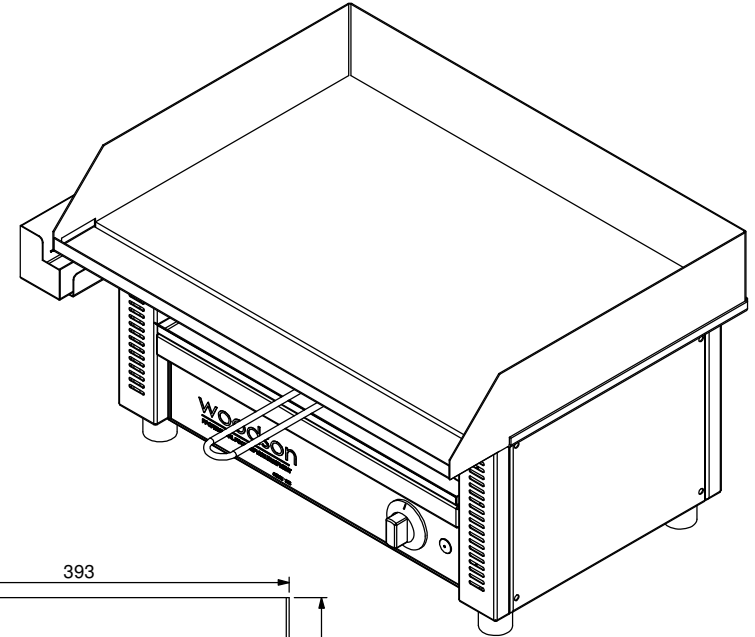

Product Details

Electrical Connection : Supply single phase
 : 240v, 15amps, 3600w, 15amp plug & lead supplied
 : 1 element @3600w (240V)
 Unit Controls : Knob for 285deg thermostat with indicator light
 Plate Size : 523 x 337 x 6

PRODUCT: Griddle Toaster				PART No: WGDT65-A001	
DRAWN	N Wooler	SIGNATURE	DATE	UNLESS OTHERWISE SPECIFIED: DIMENSIONS ARE IN MILLIMETERS	
APPV'D			28/03/2006	DESCRIPTION: Assembly	
			MATERIAL:	DWG No: WGDT65-d001	
			THICKNESS:	REVISION	
			FINISH:	A	
DO NOT SCALE DRAWING		This drawing remains the property of Tom Stoddart Pty Ltd & cannot be reproduced without prior permission.			A3
					Sheet 1 of 24