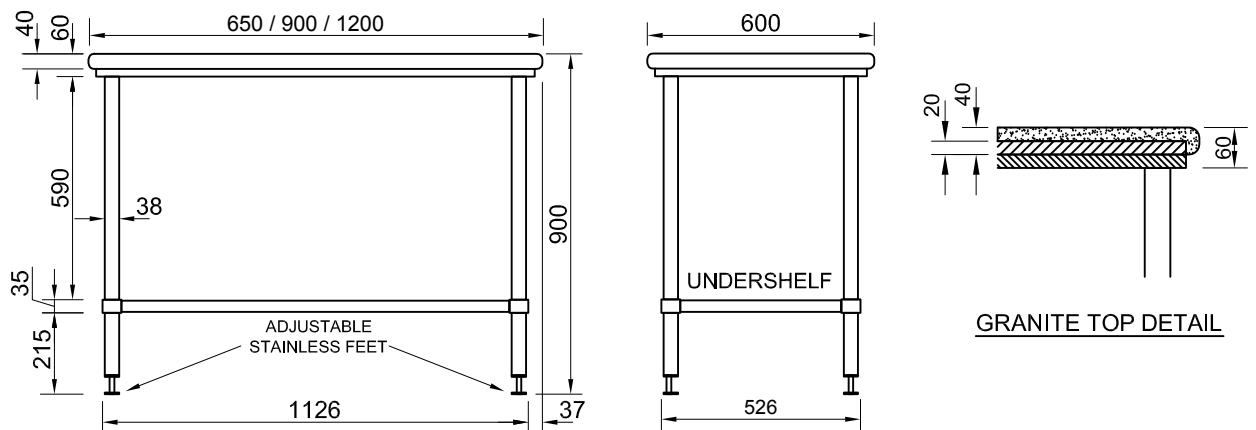

### Product Information:

- Granite topped benches
- Available in black gold or dolomite white
- Includes 1.2mm thick stainless steel under-shelf
- Optional panel kit available for all models
- Supplied flat packed ready for assembly

### General Drawing:

### Specifications:

<b>SS23.0650b</b>	Black Pearl Top - 650mm x 600mm x 900mm
<b>SS23.0650w</b>	Dolomite White Top - 650mm x 600mm x 900mm
<b>SS23.0900b</b>	Black Pearl Top - 900mm x 600mm x 900mm
<b>SS23.0900w</b>	Dolomite White Top - 900mm x 600mm x 900mm
<b>SS23.1200b</b>	Black Pearl Top - 1200mm x 600mm x 900mm
<b>SS23.1200w</b>	Dolomite White Top - 1200mm x 600mm x 900mm