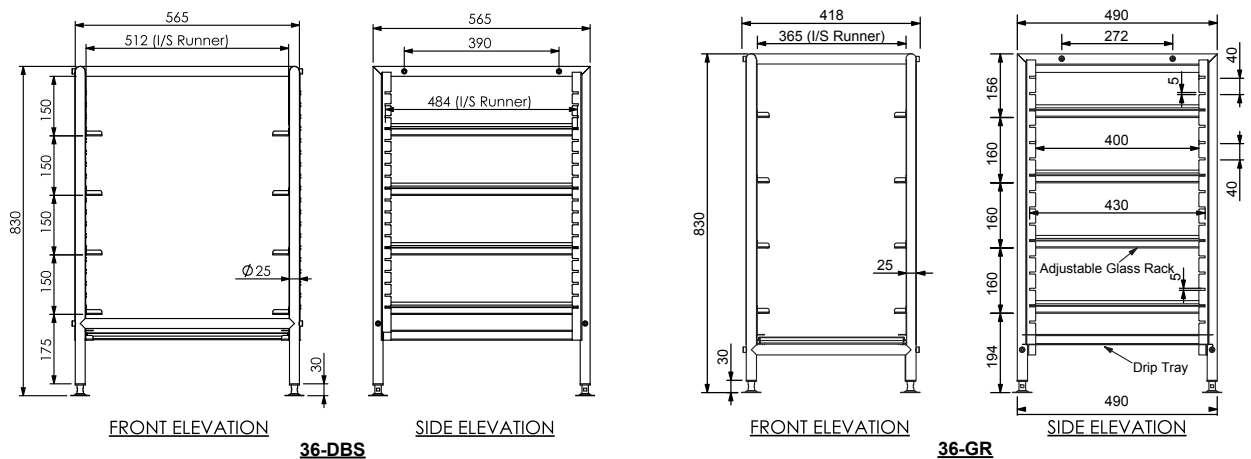

36 Dishwasher Basket & Glass Rack Stand

Product Information:

- Glass Rack suits 435mm x 355mm dishwasher baskets
- Basket Stand suits 500mm x 500mm dishwasher baskets
- 4 basket capacity on stainless steel frame
- 25mm stainless steel round tube frame, 1.2mm thick
- Removable drip tray included
- Adjustable runners
- Supplied flat packed ready for self-assembly

General Drawing:

Specifications:

SS36.DB 565mm x 565mm x 830mm

SS36.GR 418mm x 490mm x 830mm