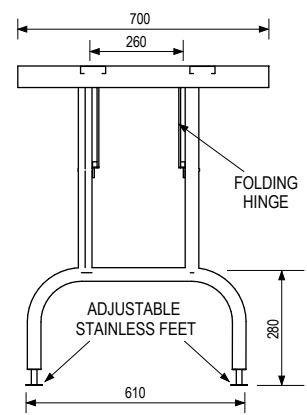

Product Information:

- Portable table ideal for events
- 1.2mm thick stainless steel top
- Stainless steel channel reinforced backing to benchtop
- 38mm diameter stainless steel tube frames, 1.2mm thick with satin finish

General Drawing:

FRONT VIEW

SIDE VIEW

Specifications:

SS38.ET 1800mm x 700mm x 900mm

Due to continuous product research and development, the information contained herein is subject to change without notice.