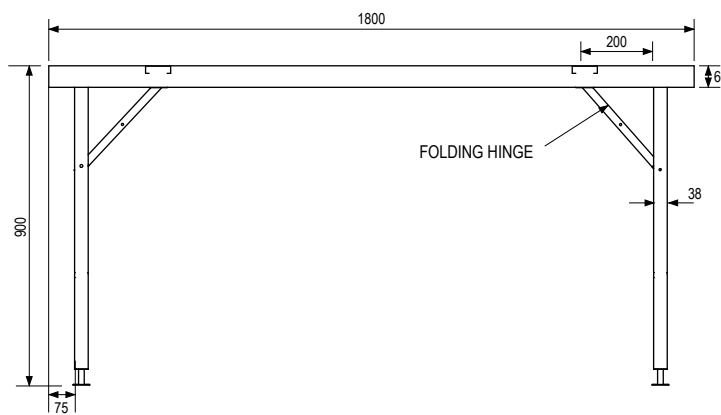

Product Information:

- Portable table ideal for events
- 1.2mm thick stainless steel top
- Stainless steel channel reinforced backing to benchtop
- 38mm diameter stainless steel tube frames, 1.2mm thick with satin finish

General Drawing:

FRONT VIEW

SIDE VIEW

Specifications:

SS38.ET 1800mm x 700mm x 900mm

Due to continuous product research and development, the information contained herein is subject to change without notice.