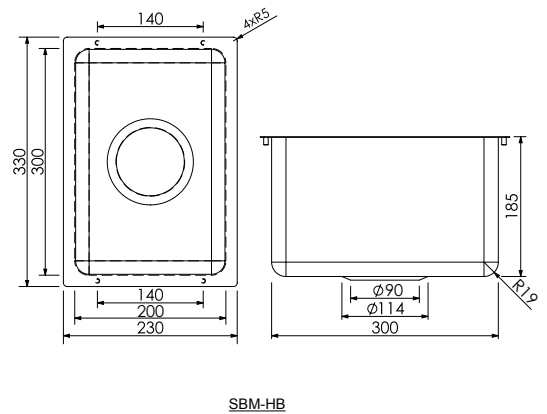

Product Information:

- Manufactured from 1.2mm gauge 304 stainless steel
- Supplied with 90mm stainless waste arrestor basket
- Fully welded stainless steel **hand basin** with 11 litre capacity
- Fully welded stainless steel **wash sink** with 40 litre capacity

General Drawing:

Specifications:

SBM.HB 200mm x 300mm x 185mm

SBM.WS 400mm x 400mm x 250mm