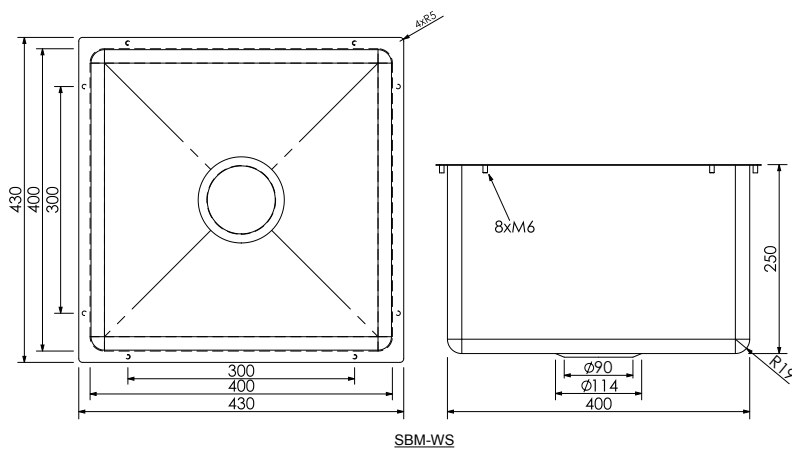

Product Information:

- Manufactured from 1.2mm gauge 304 stainless steel
- Supplied with 90mm stainless waste arrestor basket
- Fully welded stainless steel **hand basin** with 11 litre capacity
- Fully welded stainless steel **wash sink** with 40 litre capacity

General Drawing:

Specifications:

SBM.HB 200mm x 300mm x 185mm

SBM.WS 400mm x 400mm x 250mm