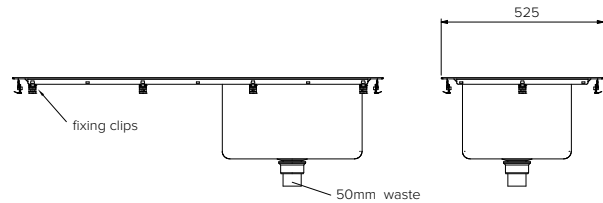

eg.: for specification and ordering quote
Code: SPPL.BE.DI.1BR.1200.1

Features and Benefits:

- Ideal for use in nursing homes, hospitals, medical centres and child care centres
- 304, 1.2mm stainless steel for strength and durability
- Radius corners for improved hygiene, better drainage and easy cleaning
- Fully welded and polished to no.4 grade satin finish
- Wet edge has angled sides for superior hygiene and cleaning ease
- Strong hold down clips secure sink into bench
- A range of wastes available to suit your application
- Multiple bowls will have a 70mm bridge separation
- Flat or corrugated drainers available
- Can be ordered with tap holes (specify at time of order)
- For 316 grade option refer to SPPL.LB.DI (7-15)

Plan View

Front View

End View

Specifications:

- Construction: 304 stainless steel construction, no.4 satin finish.
- Waste Connection: Can be supplied with 50mm or 90mm waste. (optional stainless steel waste)
- Unit Fixing: The unit is supplied with bench top fixing clips.

Indicative sink models for reference

| Model No. | Description |
|------------------------|--|
| SPPL.BE.DI.1BR.1200.1 | 1200 long single right hand single bowl sink. Bowl size to be 450 x 350 x 250 deep |
| SPPL.BE.DI.2BR.1200.1 | 1200 long single right hand double bowl sink. Bowl size to be 450 x 350 x 250 deep |
| SPPL.BE.DI.2BC.1500.2 | 1500 long double centre bowl sink. Bowl sizes to be 400 x 400 x 300 deep |
| SPPL.BE.DI.1BL.1800.5 | 1800 long single left hand bowl sink. Bowl size to be 380 x 330 x 150 deep |
| Custom units available | |