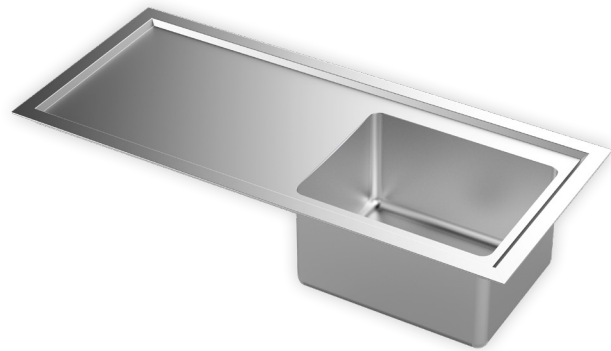

304 Grade Commercial Sink - Drop In

Model: SPPL.BE.DI.xx.yyyy.z

- SPPL = Stoddart Plumbing Product
- BE = Bench Sink
- DI = Drop In
- xx = Bowl/s and Positions
 - = 1BR = 1x Right Hand Bowl
 - = 1BL = 1x Left Hand Bowl
 - = 1BC = 1x Centre Bowl
 - = 2BR = 2x Right Hand Bowls
 - = 2BL = 2x Left Hand Bowls
 - = 2BC = 2x Centre Bowls
- yyyy = Nominated Sink Length
- z = Bowl Sizes
 - 1 = 450 x 350 x 250
 - 2 = 400 x 400 x 300
 - 3 = 450 x 450 x 300
 - 4 = 600 x 450 x 300
 - 5 = 380 x 330 x 150

eg.: for specification and ordering quote
Code: SPPL.BE.DI.1BR.1200.1

Features and Benefits:

- Ideal for use in nursing homes, hospitals, medical centres and child care centres
- 304, 1.2mm stainless steel for strength and durability
- Radius corners for improved hygiene, better drainage and easy cleaning
- Fully welded and polished to no.4 grade satin finish
- Wet edge has angled sides for superior hygiene and cleaning ease
- Strong hold down clips secure sink into bench
- A range of wastes available to suit your application
- Multiple bowls will have a 70mm bridge separation
- Flat or corrugated drainers available
- Can be ordered with tap holes (specify at time of order)
- For 316 grade option refer to SPPL.LB.DI (7-15)

Plan View

Front View

End View

Specifications:

- Construction: 304 stainless steel construction, no.4 satin finish.
- Waste Connection: Can be supplied with 50mm or 90mm waste. (optional stainless steel waste)
- Unit Fixing: The unit is supplied with bench top fixing clips.