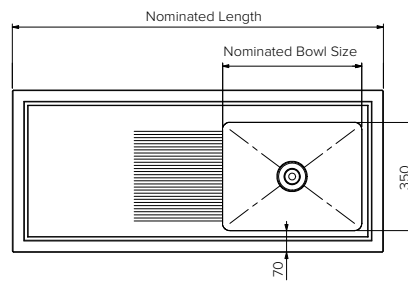

304 Grade Commercial Sink - Drop In

Model: SPPL.BE.DI.xx.yyyy.z

- SPPL = Stoddart Plumbing Product
- BE = Bench Sink
- DI = Drop In
- xx = Bowl/s and Positions
 - = 1BR = 1x Right Hand Bowl
 - = 1BL = 1x Left Hand Bowl
 - = 1BC = 1x Centre Bowl
 - = 2BR = 2x Right Hand Bowls
 - = 2BL = 2x Left Hand Bowls
 - = 2BC = 2x Centre Bowls
- yyyy = Nominated Sink Length
- z = Bowl Sizes
 - 1 = 450 x 350 x 250
 - 2 = 400 x 400 x 300
 - 3 = 450 x 450 x 300
 - 4 = 600 x 450 x 300
 - 5 = 380 x 330 x 150

Plan View

Front View

End View

Specifications:

- Construction: 304 stainless steel construction, no.4 satin finish.
- Waste Connection: Can be supplied with 50mm or 90mm waste. (optional stainless steel waste)
- Unit Fixing: The unit is supplied with bench top fixing clips.

Indicative sink models for reference

| Model No. | Description |
|------------------------|--|
| SPPL.BE.DI.1BR.1200.1 | 1200 long single right hand single bowl sink. Bowl size to be 450 x 350 x 250 deep |
| SPPL.BE.DI.2BR.1200.1 | 1200 long single right hand double bowl sink. Bowl size to be 450 x 350 x 250 deep |
| SPPL.BE.DI.2BC.1500.2 | 1500 long double centre bowl sink. Bowl sizes to be 400 x 400 x 300 deep |
| SPPL.BE.DI.1BL.1800.5 | 1800 long single left hand bowl sink. Bowl size to be 380 x 330 x 150 deep |
| Custom units available | |