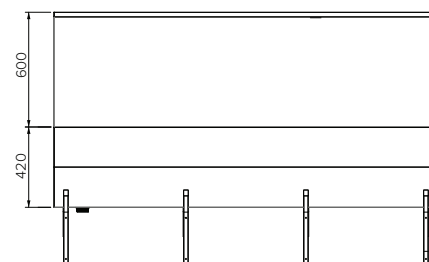

Scrub Up Trough - Wall Mounted

Model: SPPL.WT.SUT.W.xx.yyyy

SPPL = Stoddart Plumbing Product
 WT = Wash Trough
 SUT = Scrub up Trough
 W = Wall Mounted
 xx = SE = Splashback ends
 = FE = Fascia ends
 = LC = Left corner splashback
 = RC = Right corner splashback
 yyyy = Nominated length
 eg.: for specification and ordering quote
 Code: SPPL.WT.SUT.W.FE.1500

SPPL.WT.SUT.W.LC.1500

Plan View

Front View

End View

Specifications:

Construction: Fully welded seamless 304 grade 1.2 mm thick stainless steel construction, no.4 satin finish. Option of acid resistant 316 grade stainless steel available upon request.
 Waste Connection: 50mm chrome plated, supplied

Model No.	L x D x H (mm)
SPPL.WT.SUT.W.xx.yyyy	Nominated x 500 x 1320
Custom sizes available	

Sold Separately

Tapware Options:

CMPL.0971

Proudly Manufactured in Australia

Due to continuous product research and development, the information contained herein is subject to change without notice.
 Revision: A - 18/06/2021