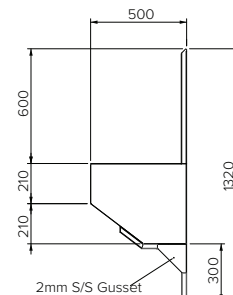

Scrub Up Trough - Wall Mounted

Model: SPPL.WT.SUT.W.xx.yyyy

SPPL = Stoddart Plumbing Product
 WT = Wash Trough
 SUT = Scrub up Trough
 W = Wall Mounted
 xx = SE = Splashback ends
 = FE = Fascia ends
 = LC = Left corner splashback
 = RC = Right corner splashback
 yyyy = Nominated length
 eg.: for specification and ordering quote
 Code: SPPL.WT.SUT.W.FE.1500

SPPL.WT.SUT.W.LC.1500

Plan View

Front View

End View

Specifications:

Construction: Fully welded seamless 304 grade 1.2 mm thick stainless steel construction, no.4 satin finish. Option of acid resistant 316 grade stainless steel available upon request.
 Waste Connection: 50mm chrome plated, supplied

Model No.	L x D x H (mm)
SPPL.WT.SUT.W.xx.yyyy	Nominated x 500 x 1320
Custom sizes available	

Sold Separately

Tapware Options:

CMPL.0971

Proudly Manufactured in Australia

Due to continuous product research and development, the information contained herein is subject to change without notice.
 Revision: A - 18/06/2021