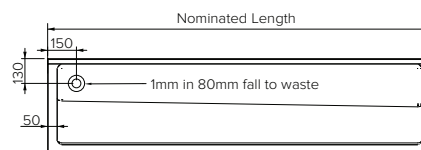

Scrub Up Trough - Wall Mounted

Model: SPPL.WT.SUT.W.xx.yyyy

SPPL = Stoddart Plumbing Product
 WT = Wash Trough
 SUT = Scrub up Trough
 W = Wall Mounted
 xx = SE = Splashback ends
 = FE = Fascia ends
 = LC = Left corner splashback
 = RC = Right corner splashback
 yyyy = Nominated length
 eg.: for specification and ordering quote
 Code: SPPL.WT.SUT.W.FE.1500

SPPL.WT.SUT.W.LC.1500

Plan View

Front View

End View

Specifications:

Construction: Fully welded seamless 304 grade 1.2 mm thick stainless steel construction, no.4 satin finish. Option of acid resistant 316 grade stainless steel available upon request.
 Waste Connection: 50mm chrome plated, supplied

Model No.	L x D x H (mm)
SPPL.WT.SUT.W.xx.yyyy	Nominated x 500 x 1320
Custom sizes available	

Sold Separately

Tapware Options:

CMPL.0971

Proudly Manufactured in Australia

Due to continuous product research and development, the information contained herein is subject to change without notice.
 Revision: A - 18/06/2021