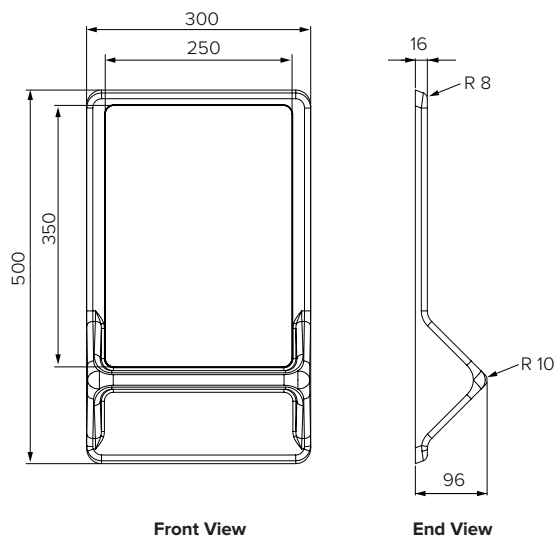

Mirror with Shelf

Model: SPPL.SE.MI.037

SPPL = Stoddart Plumbing Product
 SE = Safe Ensuite
 MI = Mirror
 eg.: for specification and ordering quote
 Code: SPPL.SE.MI.037

Features and Benefits:

- Ideal for specialist hospitals, clinics, care homes and custodial applications
- Constructed from GRP moulded High Performance impact resistant material with polyester gel coat, formulated to resist chemicals and ultra violet rays
- Virtually indestructible polycarbonate mirror insert
- Recessed shelf built in to the mirror frame
- Ligature and impact resistant
- 2 orientations to suit the needs of any application

Orientation

Specifications:

Construction: GRP High Performance Composite material
 Gross Weight: 3.25kg
 Unit Fixing: Structural adhesive (contact Stoddart)

Model No.	L x H x W (mm)
SPPL.SE.MI.037	300 x 500 x 96