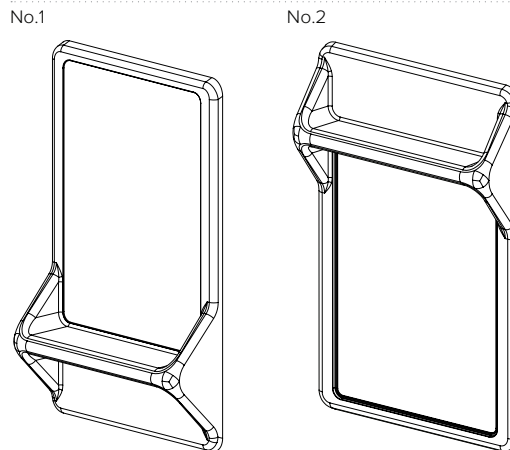

Mirror with Shelf

Model: SPPL.SE.MI.037

SPPL = Stoddart Plumbing Product
 SE = Safe Ensuite
 MI = Mirror
 eg.: for specification and ordering quote
 Code: SPPL.SE.MI.037

Features and Benefits:

- Ideal for specialist hospitals, clinics, care homes and custodial applications
- Constructed from GRP moulded High Performance impact resistant material with polyester gel coat, formulated to resist chemicals and ultra violet rays
- Virtually indestructible polycarbonate mirror insert
- Recessed shelf built in to the mirror frame
- Ligature and impact resistant
- 2 orientations to suit the needs of any application

Orientation

Specifications:

Construction: GRP High Performance Composite material
 Gross Weight: 3.25kg
 Unit Fixing: Structural adhesive (contact Stoddart)

Model No.	L x H x W (mm)
SPPL.SE.MI.037	300 x 500 x 96