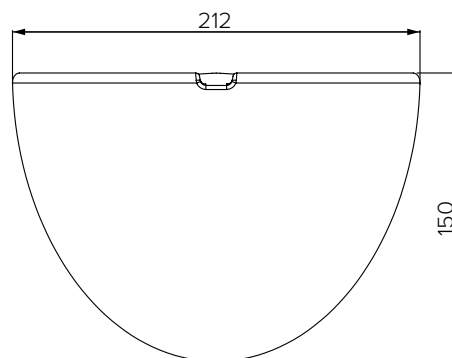

Corner Soap Dish

Model: SPPL.SE.SD.xxx

SPPL = Stoddart Plumbing Product

SE = Safe Ensuite

SD = Soap Dish

eg.: for specification and ordering quote

Code: SPPL.SE.SD.026

Features and Benefits:

Plan View

Front View

Specifications:

Construction: GRP High Performance Composite material

Gross Weight: 1.05kg

Unit Fixing: Secure to wall with included 2 x pre-drilled steel brackets and structural adhesive

Model No.	Description	L x W x H (mm)
SPPL.SE.SD.026	Corner Mounted	212 x 150 x 150

Due to continuous product research and development, the information contained herein is subject to change without notice.