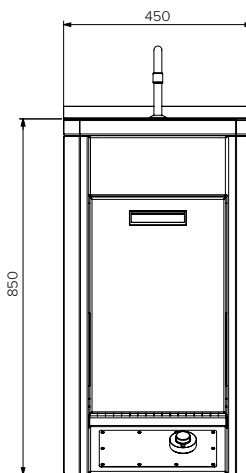

Foot Operated Wash Basin - Freestanding

Model: SPPL.WB.FS.FO.B

SPPL = Stoddart Plumbing Product
 WB = Wash Basin
 FS = Freestanding
 FO = Foot Operated
 B = Bin

eg.: for specification and ordering quote
 Code: SPPL.WB.FS.FO.B

Front View

End View

Specifications:

Construction: Fully welded seamless 2mm thick, 304 grade stainless steel construction, no.4 satin finish, with cover under to fully shroud pipe work.

Water Connection: 15mm (1/2" BSP)

Waste Connection: 50mm waste connection

Unit Fixing: Wall and floor fixing

Model No.	L x D x H (mm)
SPPL.WB.FS.FO.B	450 x 500 x 880

Due to continuous product research and development, the information contained herein is subject to change without notice.