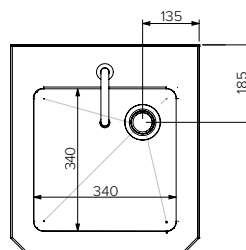

Foot Operated Wash Basin - Freestanding

Model: SPPL.WB.FS.FO.B

SPPL = Stoddart Plumbing Product
WB = Wash Basin
FS = Freestanding
FO = Foot Operated
B = Bin

eg.: for specification and ordering quote
Code: SPPL.WB.FS.FO.B

Features and Benefits:

- Foot operation pedal valve for hygienic hand washing and water conservation
- Easy accessible built in bin
- Designed for easy installation and years of trouble free service

Plan View