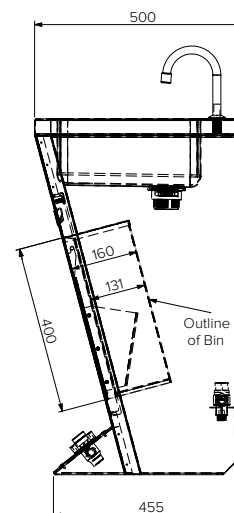

Foot Operated Wash Basin - Freestanding

Model: SPPL.WB.FS.FO.B

SPPL = Stoddart Plumbing Product
 WB = Wash Basin
 FS = Freestanding
 FO = Foot Operated
 B = Bin

eg.: for specification and ordering quote
 Code: SPPL.WB.FS.FO.B

Front View

End View

Specifications:

Construction: Fully welded seamless 2mm thick, 304 grade stainless steel construction, no.4 satin finish, with cover under to fully shroud pipe work.

Water Connection: 15mm (1/2" BSP)

Waste Connection: 50mm waste connection

Unit Fixing: Wall and floor fixing

Model No.	L x D x H (mm)
SPPL.WB.FS.FO.B	450 x 500 x 880

Due to continuous product research and development, the information contained herein is subject to change without notice.