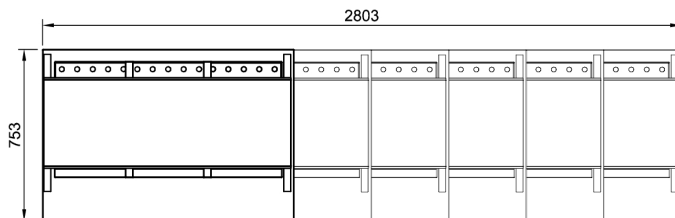

CH.BMH.I.GA.8

Bain Marie Hot Cupboard

Island with A-Frame Heated Gantry

Product Information:

- Unit comes complete with CH.BMH.U bain marie hot cupboard plus island bench top and A-frame heated gantry fully fitted and wired.
- Gantry is welded to bench top
- Gantry constructed from 304 grade stainless steel with a No.4 finish and 6mm toughened glass ends
- Overhead Quartz IR heat lamps provide heat and illumination to the product below
- Individual On/Off switches to operate bain marie and overhead gantry heat lamps on Bain Marie body
- Front glass, sliding doors and sneeze guards can be either added as optional extras at the time of order and fitted in factory or ordered at a separate date for fitting by customer
- Stainless steel work shelf fitted to fold down brackets can be added as an optional extra at the time of ordering. This item is factory fitted at the time of manufacture
- **12-month onsite warranty**

CH.BMH.R.GA.8

Left Hand Controls

Add **.L** to code

CH.BMH.L.GA.8
CH.BMH.R.L.GA.8

Work Shelf

CA.WS.8

Accessories:

Cross Pan Dividers
To suit smaller GN pans **CA.PXS**

Technical Data:

Dimensions: W x D x H:	2803 x 753 x 1375
Total Connected Load:	11.4kW
Electrical Connection:	240V 3Ø + N + E
Water Connection:	15mm
Waste Connection:	50mm

Plan View

Front Elevation

End Elevation