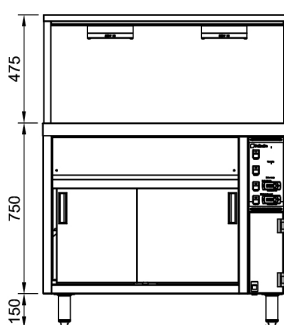

CH.BMH.R.GA.8

Left Hand Controls

Add **.L** to code

CH.BMH.L.GA.8
CH.BMH.R.L.GA.8

Work Shelf

CA.WS.8

Accessories:

Cross Pan Dividers
To suit smaller GN pans **CA.PXS**

Technical Data:

Dimensions: W x D x H:	2803 x 753 x 1375
Total Connected Load:	11.4kW
Electrical Connection:	240V 3Ø + N + E
Water Connection:	15mm
Waste Connection:	50mm

Plan View

Front Elevation

End Elevation