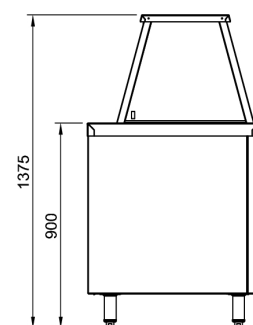

CH.BMH.R.GA.8

Left Hand Controls

Add **.L** to code

CH.BMH.L.GA.8
CH.BMH.R.L.GA.8

Work Shelf

CA.WS.8

Accessories:

Cross Pan Dividers
To suit smaller GN pans **CA.PXS**

Technical Data:

Dimensions: W x D x H:	2803 x 753 x 1375
Total Connected Load:	11.4kW
Electrical Connection:	240V 3Ø + N + E
Water Connection:	15mm
Waste Connection:	50mm

Plan View

Front Elevation

End Elevation