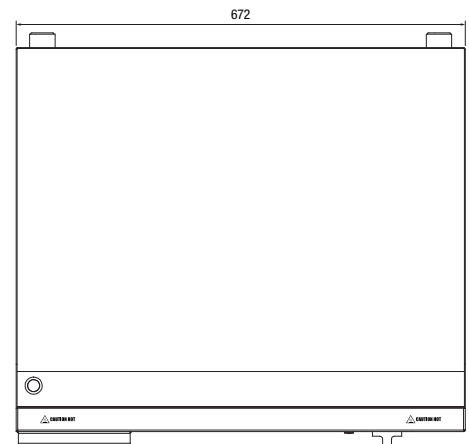

Griddle W.GDA60

Product Information:

- Countertop griddle with fully sealed splashback
- Front grease gutter drains to large removable grease drawer
- Thermostat control from 80°C to 280°C
- 671mm x 484mm plate size
- Supplied with 20 amp plug and lead

Specifications:

Model	W.GDA60
Height	230mm
Width	672mm
Depth	621mm
Power	4.4kW
	20A plug & lead fitted
Plate	10.5mm Thick

Due to continuous product research and development, the information contained herein is subject to change without notice.