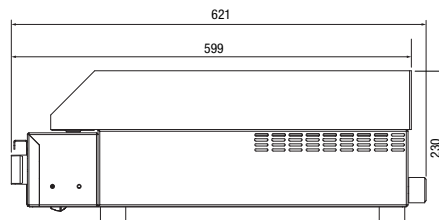

Griddle W.GDA60

Product Information:

- Countertop griddle with fully sealed splashback
- Front grease gutter drains to large removable grease drawer
- Thermostat control from 80°C to 280°C
- 671mm x 484mm plate size
- Supplied with 20 amp plug and lead

Specifications:

Model	W.GDA60
Height	230mm
Width	672mm
Depth	621mm
Power	4.4kW
	20A plug & lead fitted
Plate	10.5mm Thick

Due to continuous product research and development, the information contained herein is subject to change without notice.