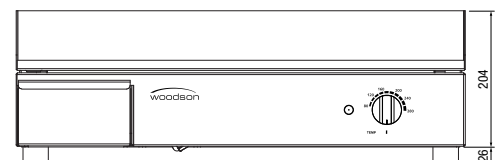

Griddle W.GDA60

Product Information:

- Countertop griddle with fully sealed splashback
- Front grease gutter drains to large removable grease drawer
- Thermostat control from 80°C to 280°C
- 671mm x 484mm plate size
- Supplied with 20 amp plug and lead

Specifications:

Model	W.GDA60
Height	230mm
Width	672mm
Depth	621mm
Power	4.4kW
	20A plug & lead fitted
Plate	10.5mm Thick

Due to continuous product research and development, the information contained herein is subject to change without notice.