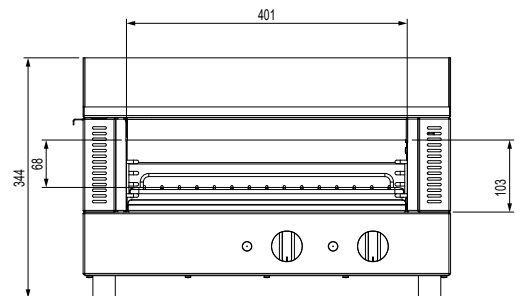

Griddle Toaster W.GDT65.15 / W.GDT65.20

Product Information:

- Combination countertop griddle with toaster under
- Toasting rack with adjustable height settings
- Integrated splashback
- Grease channel to front of plate drains to removable side grease tray
- Independent top and bottom control
- Thermostat control from 80°C to 280°C
- 523mm x 337mm plate size
- Easy to clean removable crumb tray

Specifications:

Model W.GDT65.15
Height 344mm
Width 540mm
Depth 495mm
Power 3.3kW
 15A plug & lead fitted
Plate 8mm Thick

Model W.GDT65.20
Height 344mm
Width 540mm
Depth 495mm
Power 4.3kW
 20A plug & lead fitted
Plate 8mm Thick