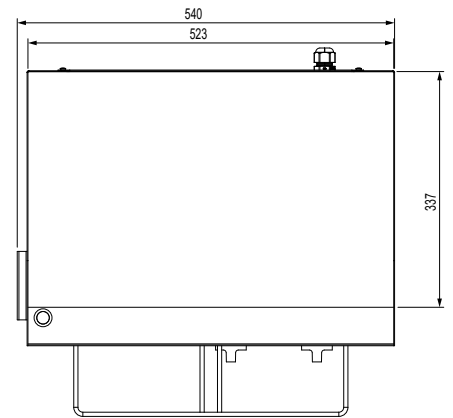

Griddle Toaster W.GDT65.15 / W.GDT65.20

Product Information:

- Combination countertop griddle with toaster under
- Toasting rack with adjustable height settings
- Integrated splashback
- Grease channel to front of plate drains to removable side grease tray
- Independent top and bottom control
- Thermostat control from 80°C to 280°C
- 523mm x 337mm plate size
- Easy to clean removable crumb tray

Specifications:

Model W.GDT65.15
Height 344mm
Width 540mm
Depth 495mm
Power 3.3kW
 15A plug & lead fitted
Plate 8mm Thick

Model W.GDT65.20
Height 344mm
Width 540mm
Depth 495mm
Power 4.3kW
 20A plug & lead fitted
Plate 8mm Thick