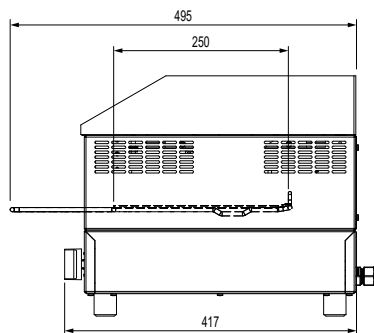

Griddle Toaster W.GDT65.15 / W.GDT65.20

Product Information:

- Combination countertop griddle with toaster under
- Toasting rack with adjustable height settings
- Integrated splashback
- Grease channel to front of plate drains to removable side grease tray
- Independent top and bottom control
- Thermostat control from 80°C to 280°C
- 523mm x 337mm plate size
- Easy to clean removable crumb tray

Specifications:

Model W.GDT65.15
Height 344mm
Width 540mm
Depth 495mm
Power 3.3kW
 15A plug & lead fitted
Plate 8mm Thick

Model W.GDT65.20
Height 344mm
Width 540mm
Depth 495mm
Power 4.3kW
 20A plug & lead fitted
Plate 8mm Thick