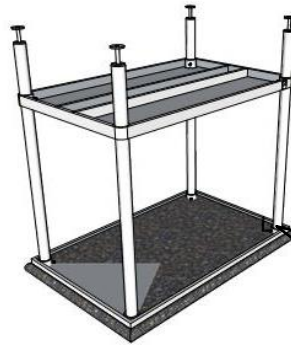

ASSEMBLY INSTRUCTIONS

23 – GRANITE BENCHES

- 23-0600b
- 23-0600w
- 23-0900b
- 23-0900w
- 23-1200b
- 23-1200w

CONTENTS:

X 1

X 1

X 8

X 4

X 1

X 1

01

02

03

04