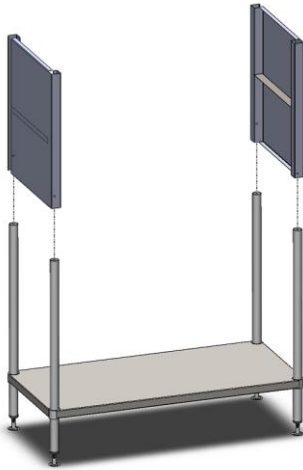

ASSEMBLY INSTRUCTIONS  
**32 – COUNTER CONVERSION KIT**

- 32-CCK-0600
- 32-CCK-0900
- 32-CCK-1200
- 32-CCK-1500
- 32-CCK-1800
- 32-CCK-2100
- 32-CCK-2400

**CONTENTS:**

PTO

01

02

03

---

04

MID SHELF IF ORDERED  
SEPERATELY

---

05