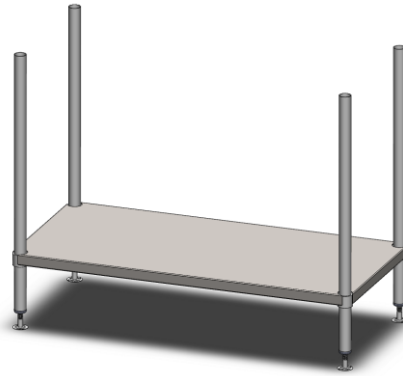

ASSEMBLY INSTRUCTIONS  
**32 – COUNTER CONVERSION KIT**

- 32-CCK-0600
- 32-CCK-0900
- 32-CCK-1200
- 32-CCK-1500
- 32-CCK-1800
- 32-CCK-2100
- 32-CCK-2400

**CONTENTS:**

PTO

01

02

03

---

04

MID SHELF IF ORDERED  
SEPERATELY

---

05