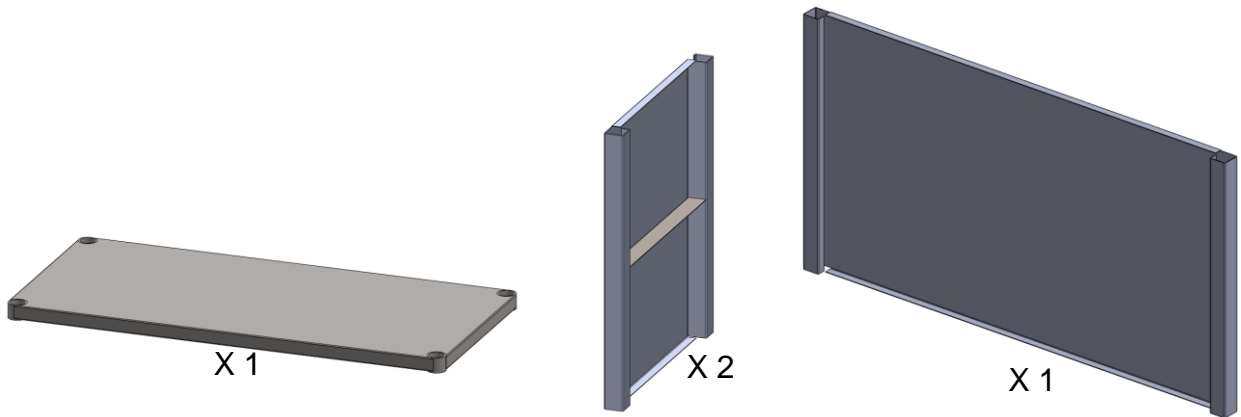

ASSEMBLY INSTRUCTIONS  
**32 – COUNTER CONVERSION KIT**

- 32-CCK-0600
- 32-CCK-0900
- 32-CCK-1200
- 32-CCK-1500
- 32-CCK-1800
- 32-CCK-2100
- 32-CCK-2400

**CONTENTS:**

PTO

01

02

03

---

04

MID SHELF IF ORDERED  
SEPERATELY

---

05