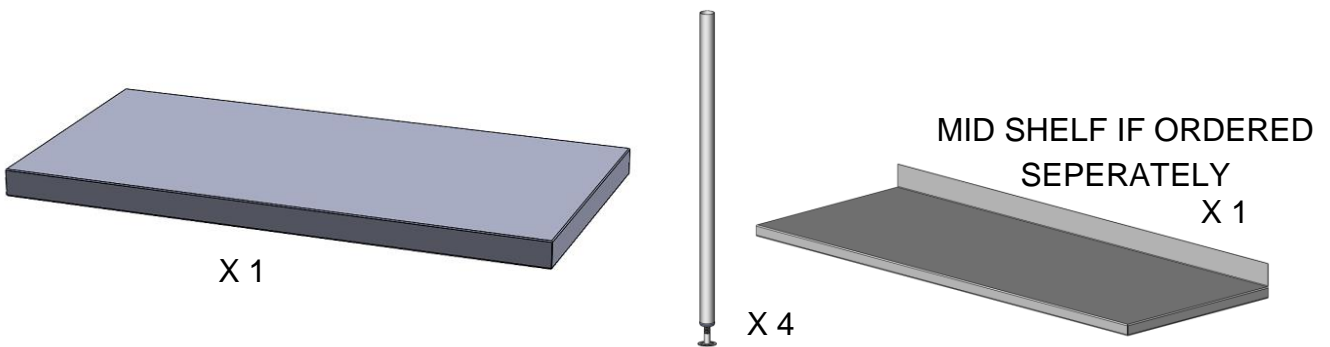

ASSEMBLY INSTRUCTIONS  
**32 – COUNTER CONVERSION KIT**

- 32-CCK-0600
- 32-CCK-0900
- 32-CCK-1200
- 32-CCK-1500
- 32-CCK-1800
- 32-CCK-2100
- 32-CCK-2400

**CONTENTS:**

PTO

01

02

03

---

04

MID SHELF IF ORDERED  
SEPERATELY

---

05