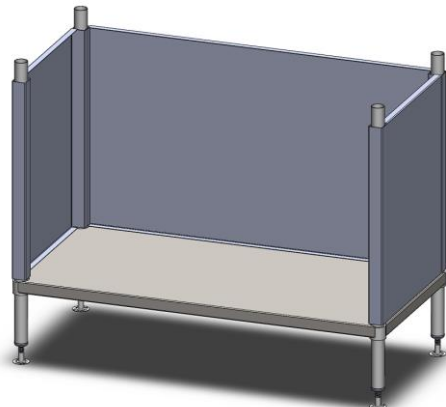

ASSEMBLY INSTRUCTIONS  
**32 – COUNTER CONVERSION KIT**

- 32-CCK-0600
- 32-CCK-0900
- 32-CCK-1200
- 32-CCK-1500
- 32-CCK-1800
- 32-CCK-2100
- 32-CCK-2400

**CONTENTS:**

PTO

01

02

03

---

04

MID SHELF IF ORDERED  
SEPERATELY

---

05