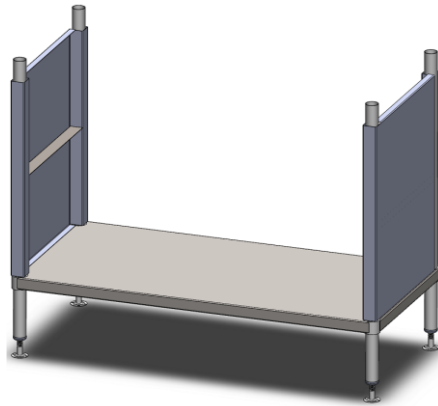

ASSEMBLY INSTRUCTIONS  
**32 – COUNTER CONVERSION KIT**

- 32-CCK-0600
- 32-CCK-0900
- 32-CCK-1200
- 32-CCK-1500
- 32-CCK-1800
- 32-CCK-2100
- 32-CCK-2400

**CONTENTS:**

PTO

01

02

03

---

04

MID SHELF IF ORDERED  
SEPERATELY

---

05