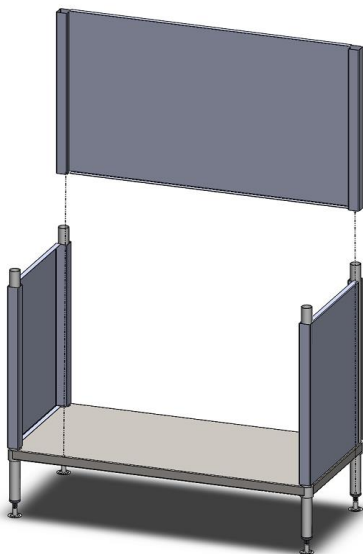

ASSEMBLY INSTRUCTIONS  
**32 – COUNTER CONVERSION KIT**

- 32-CCK-0600
- 32-CCK-0900
- 32-CCK-1200
- 32-CCK-1500
- 32-CCK-1800
- 32-CCK-2100
- 32-CCK-2400

**CONTENTS:**

PTO

01

02

03

---

04

MID SHELF IF ORDERED  
SEPERATELY

---

05