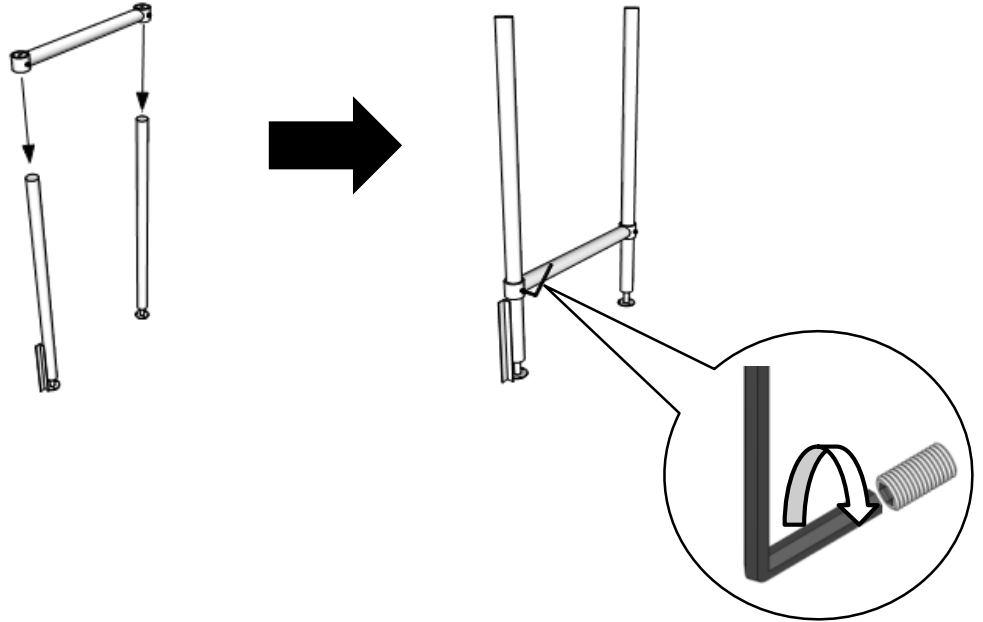

ASSEMBLY INSTRUCTIONS
37 – DISHWASH
ENTRY/EXIT

- 37-6-0600

CONTENTS:

X 1

X 1

X 2

X 2

X 1

X 1

GRUB SCREWS
PRE FITTED

01

02

03

04