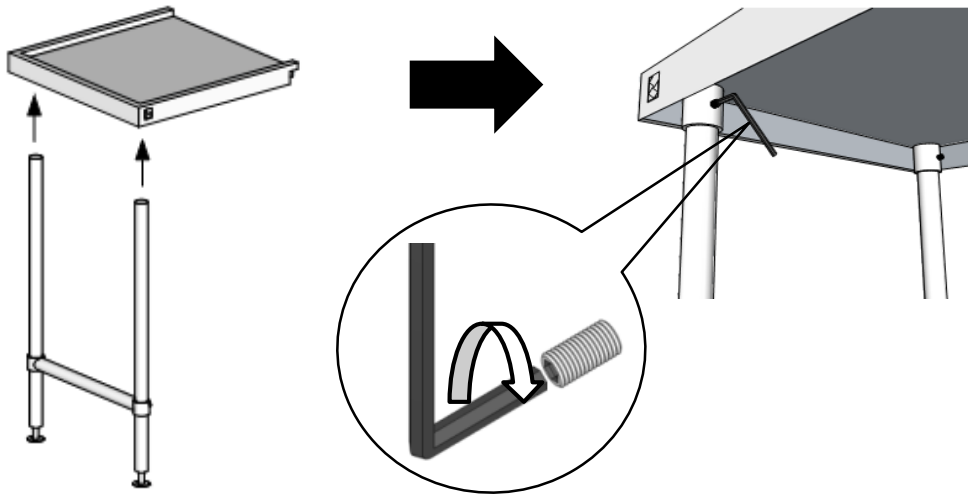

ASSEMBLY INSTRUCTIONS
37 – DISHWASH
ENTRY/EXIT

- 37-6-0600

CONTENTS:

X 1

X 1

X 2

X 2

X 1

X 1

GRUB SCREWS
PRE FITTED

01

02

03

04