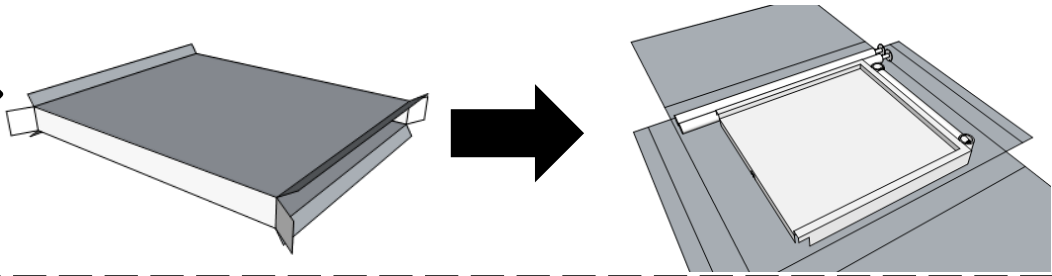

ASSEMBLY INSTRUCTIONS
37 – DISHWASH
ENTRY/EXIT

- 37-6-0600

CONTENTS:

X 1

X 1

X 2

X 2

X 1

X 1

GRUB SCREWS
PRE FITTED

01

02

03

04