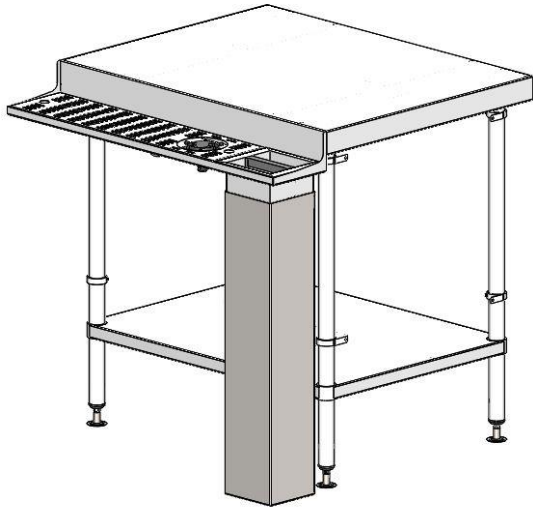

ASSEMBLY INSTRUCTION

COFFE STATION

- 42-CS-7-0900
- 42-CS-7-1200

CONTENT :

X1

X1

X1

X1