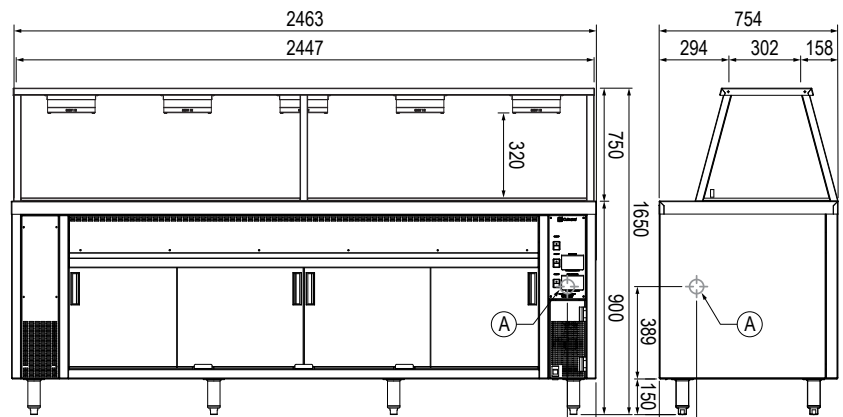

Bain Marie Hot Cupboard - A-Frame Gantry - Island

CH.BMH.I.GA.7

Product Information:

- Unit comes complete with bainie marie, hotcupboard, and A-Frame 304 stainless steel gantry. (Gantry welded to bench top)
- Wet or dry operation (temperature varies greatly when run dry, should not be left unattended for long periods of time)
- Temperature regulation via digital control, designed to hold product between 65°C - 90°C.
- Independent controls for bainie marie, hot cupboard and gantry
- A-Frame gantry fitted with Quartz IR heat lamps
- Air insulated, double skinned tank for energy efficient heating
- Hot cupboard equipped with a fan forced heating system
- Top mounted easy glide doors that do not sit in a bottom track, eliminates dirt trap. 1/1GN shelf configuration (1 shelf per door)
- Robust 304 grade stainless steel construction
- Manual fill and manual empty, valve operated waste
- 1/1 GN sized well, fits pans up to 150mm deep (sold separately). Pan dividers not supplied
- Stainless steel work shelf mounted onto fold down brackets. This item is factory fitted and must be selected at time of order
- **12-month parts and labour warranty**

Specifications:

Model	CH.BMH.I.GA.7
W x D x H (mm)	2463 x 753 x 1375
Total Connected Load	10.3kW
Electrical Connection	3Ø+N+E 400VAC / 50Hz (Onsite connection)
Water Connection	G 1/2" BSP
Waste Connection	1 1/4" BSP

Optional Extras:

Radius Well	
Add R to code after the I	CH.BMH.R.GA.7
Left Hand Controls	
Add .L after the H or R in the product code to specify left hand controls	CH.BMH.L.GA.7 CH.BMH.R.L.GA.7
Stainless Work Shelf	CA.WS.7
Front Glass	CA.GAF.7
Sliding Doors	CA.GAD.7
Sneeze Guards	CA.GAS.7
Note:	Optional extras must be selected at time of order

Accessories: