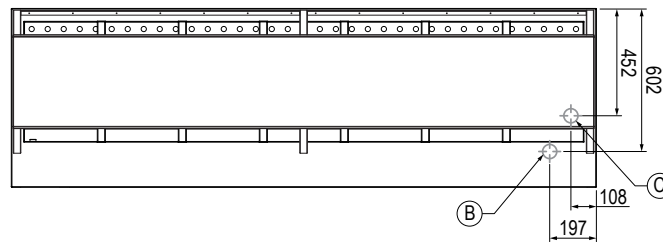

Bain Marie Hot Cupboard - A-Frame Gantry - Island

CH.BMH.I.GA.7

Product Information:

- Unit comes complete with bainie marie, hotcupboard, and A-Frame 304 stainless steel gantry. (Gantry welded to bench top)
- Wet or dry operation (temperature varies greatly when run dry, should not be left unattended for long periods of time)
- Temperature regulation via digital control, designed to hold product between 65°C - 90°C.
- Independent controls for bainie marie, hot cupboard and gantry
- A-Frame gantry fitted with Quartz IR heat lamps
- Air insulated, double skinned tank for energy efficient heating
- Hot cupboard equipped with a fan forced heating system
- Top mounted easy glide doors that do not sit in a bottom track, eliminates dirt trap. 1/1GN shelf configuration (1 shelf per door)
- Robust 304 grade stainless steel construction
- Manual fill and manual empty, valve operated waste
- 1/1 GN sized well, fits pans up to 150mm deep (sold separately). Pan dividers not supplied
- Stainless steel work shelf mounted onto fold down brackets. This item is factory fitted and must be selected at time of order
- **12-month parts and labour warranty**

Specifications:

Model	CH.BMH.I.GA.7
W x D x H (mm)	2463 x 753 x 1375
Total Connected Load	10.3kW
Electrical Connection	3Ø+N+E 400VAC / 50Hz (Onsite connection)
Water Connection	G 1/2" BSP
Waste Connection	1 1/4" BSP

Optional Extras:

Radius Well	
Add R to code after the I	CH.BMH.R.GA.7
Left Hand Controls	
Add .L after the H or R in the product code to specify left hand controls	CH.BMH.L.GA.7 CH.BMH.R.L.GA.7
Stainless Work Shelf	CA.WS.7
Front Glass	CA.GAF.7
Sliding Doors	CA.GAD.7
Sneeze Guards	CA.GAS.7
Note:	Optional extras must be selected at time of order

Accessories: