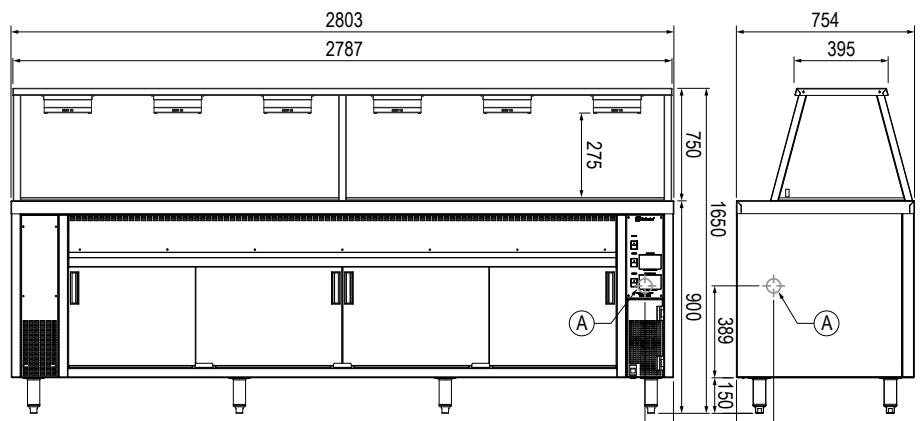

Optional Extras:

Radius Well	
Add R to code after the I	CH.BMH.R.GA.8
Left Hand Controls	
Add .L after the H or R in the product code to specify left hand controls	CH.BMH.L.GA.8 CH.BMH.R.L.GA.8
Stainless Work Shelf	CA.WS.8
Front Glass	CA.GAF.8
Sliding Doors	CA.GAD.8
Sneeze Guards	CA.GAS.8
Note:	Optional extras must be selected at time of order

Accessories:

Large Pan Dividers (To suit large GN pans)	CA.PXL
Cross Pan Dividers (To suit smaller GN pans)	CA.PXS

Legend:

- **A** Electrical Connection
- **B** Water Connection
- **C** Waste Connection

Due to continuous product research and development, the information contained herein is subject to change without notice.

Revision: A - 09/11/2023 - 01

www.stoddart.com.au
www.stoddart.co.nz