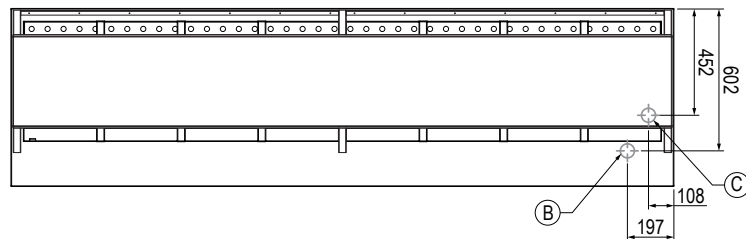

Bain Marie Hot Cupboard - A-Frame Gantry - Island

CH.BMH.I.GA.8

Product Information:

- Unit comes complete with bainie marie, hotcupboard, and A-Frame 304 stainless steel gantry. (Gantry welded to bench top)
- Wet or dry operation (temperature varies greatly when run dry, should not be left unattended for long periods of time)
- Temperature regulation via digital control, designed to hold product between 65°C - 90°C.
- Independent controls for bainie marie, hot cupboard and gantry
- A-Frame gantry fitted with Quartz IR heat lamps
- Air insulated, double skinned tank for energy efficient heating
- Hot cupboard equipped with a fan forced heating system
- Top mounted easy glide doors that do not sit in a bottom track, eliminates dirt trap. 1/1GN shelf configuration (1 shelf per door)
- Robust 304 grade stainless steel construction
- Manual fill and manual empty, valve operated waste
- 1/1 GN sized well, fits pans up to 150mm deep (sold separately). Pan dividers not supplied
- Stainless steel work shelf mounted onto fold down brackets. This item is factory fitted and must be selected at time of order
- **12-month parts and labour warranty**

Specifications:

Model	CH.BMH.I.GA.8
W x D x H (mm)	2803 x 753 x 1375
Total Connected Load	11.4kW
Electrical Connection	3Ø+N+E 400VAC / 50Hz (Onsite connection)
Water Connection	G 1/2" BSP
Waste Connection	1 1/4" BSP