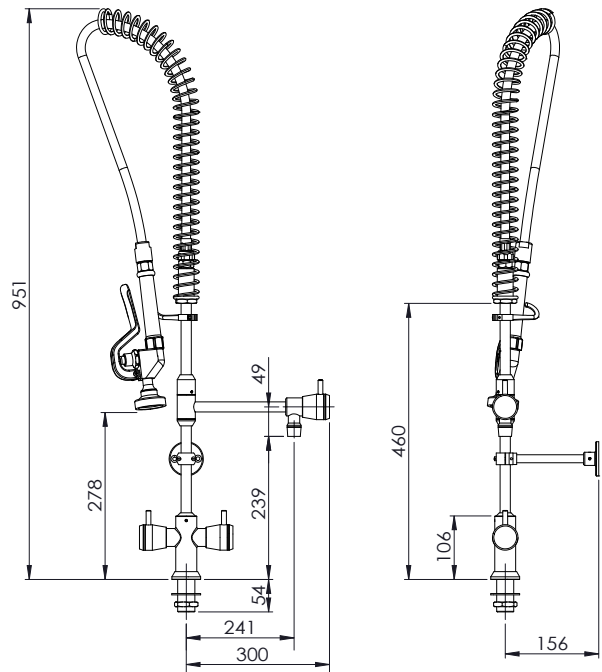

Pre-Rinse Spray Unit

Model: **CMPL.0841**

Features and Benefits:

- WaterMark certified, install with confidence
- Chrome plated brass top body, with stainless steel spray and hose
- Easy to use, ergonomic handle design
- RINSEJET style spray pattern swiftly removes excess food and grime so less time spent at the sink doing dishes
- 1.1m heavy duty stainless steel clad flexible hose tested to 400 PSI
- Self-closing trigger spray turns off water when not in use
- Pot filler tap with swivel spout as standard
- Strong wall support bracket
- **24 months parts warranty only**

Specifications:

Recommended Working Pressure	250 - 500 kPa
Maximum Outlet Pressure	500 kPa
Maximum Working Temperature	80°C

Model No.	W x D x H (mm)
CMPL.0841	250 x 156 x 951

Proudly Manufactured in Australia