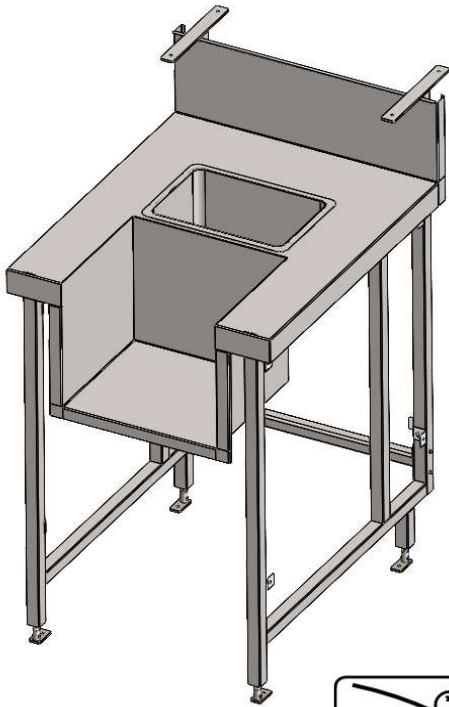

BLENDER STATION

↓ SCAN HERE ↓

ASSEMBLY VIDEO

600 SERIES :
- 6-0600

700 SERIES :
- 7-0600

TOOLS REQUIRED

13mm SPANNER

SCREWDRIVER

CONTENT

x2

SINK WASTE(x1)

x4

x4

x2

M8x50mm(X4)

M8x15mm(X8)