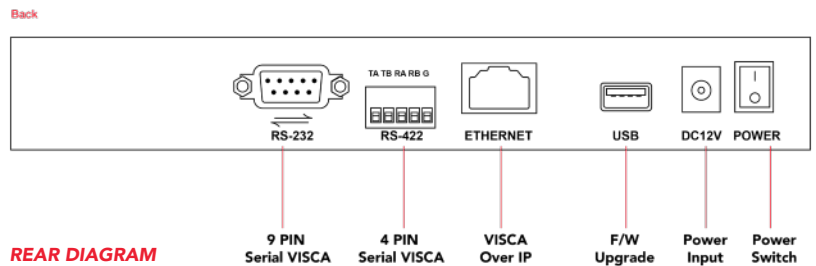

KEY FEATURES:

VISCA

IP

VISCA

SERIAL

SPECIFICATIONS

SYNCHRONIZATION

Control Protocol	VISCA, VISCA over IP
Control Interface	RS-232 / RS-422 / RJ-45
Number of Camera Supported	7
Dimensions	12.625 x 7 x 4.25 (W x D x H)
Weight	4lbs (Net Weight)
Power	PoE / 12VDC

**Specification are subject to change without notice.*

REAR DIAGRAM

At **AIDA Imaging**, innovation is key to crafting our tried and tested quality imaging solutions. We strive to raise the bar by engineering and manufacturing cutting edge cameras and converters. From concept to reality, **AIDA Imaging** meticulously creates products that are applicable to various solutions, effective for the global user.