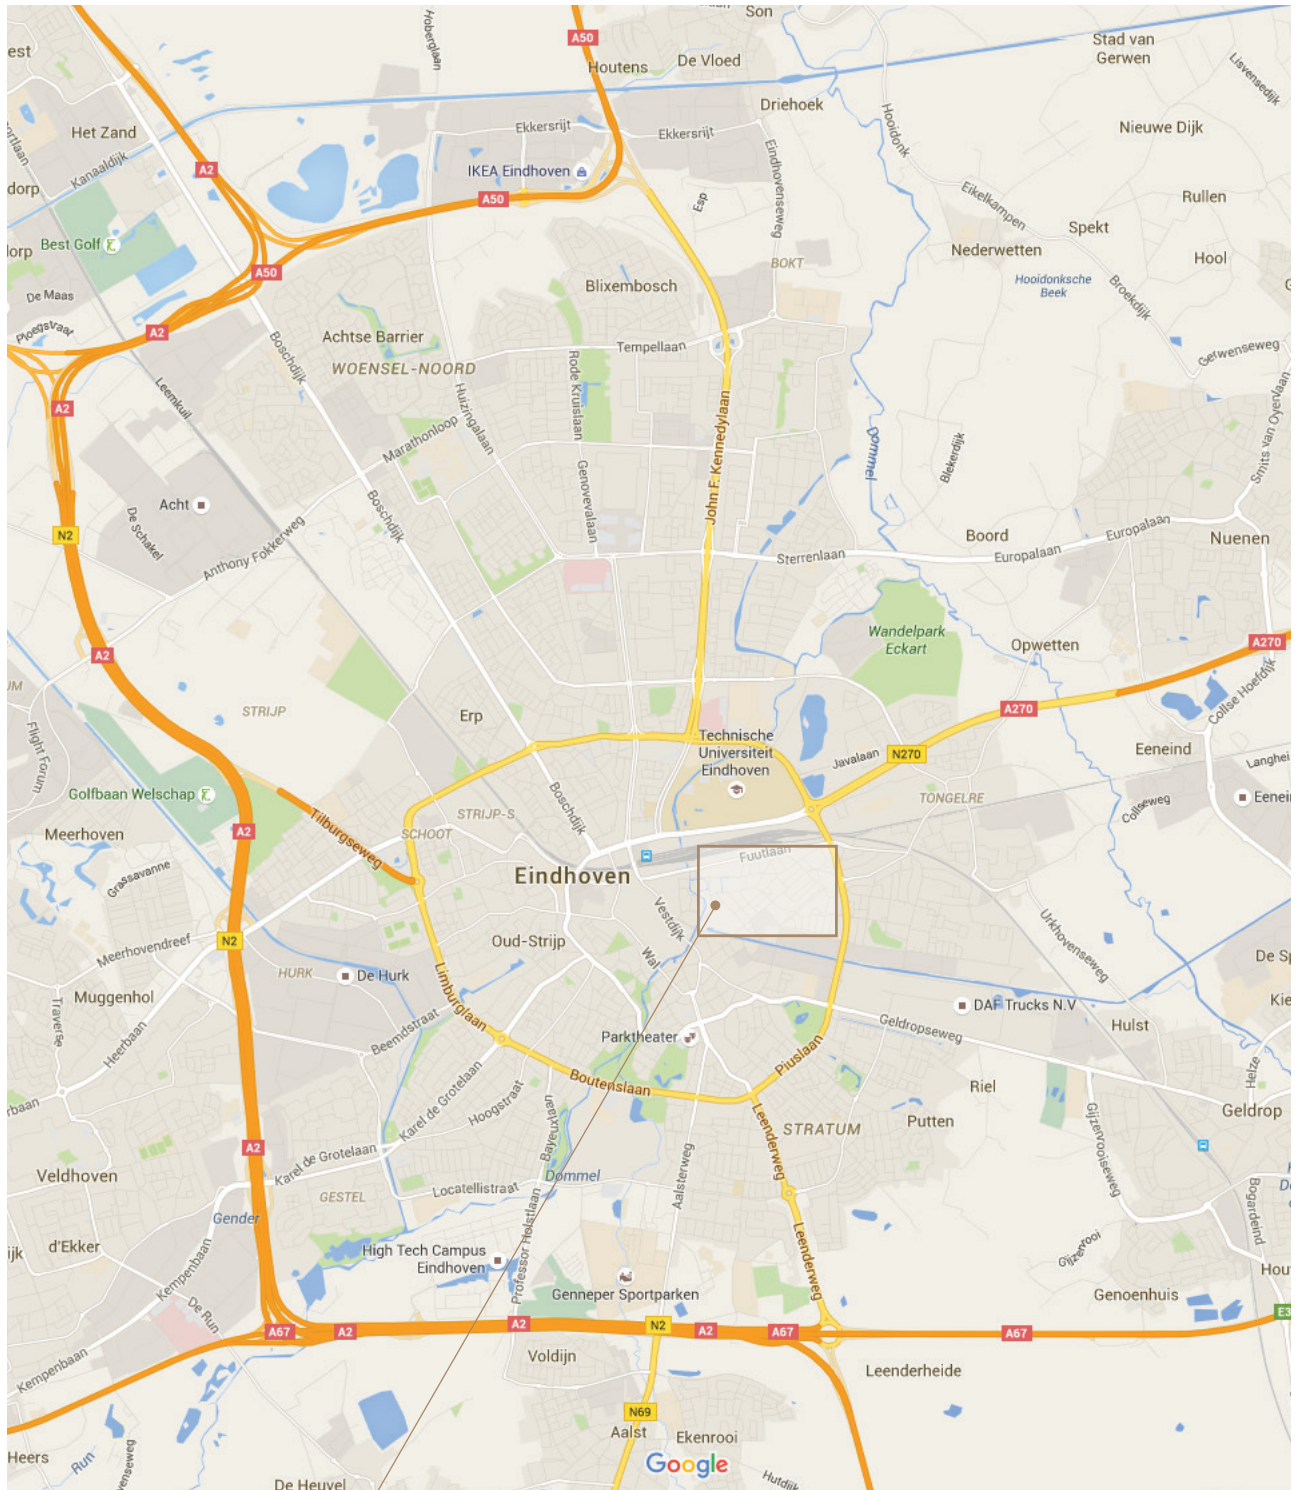

s'-Hertogenbosch/Utrecht/Amsterdam

Nijmegen/Arnhem

Tilburg/Breda/Rotterdam

Antwerpen

Venlo

Weert/Maastricht

Heron Legal
Fazantlaan 23
5613 CB Eindhoven
The Netherlands