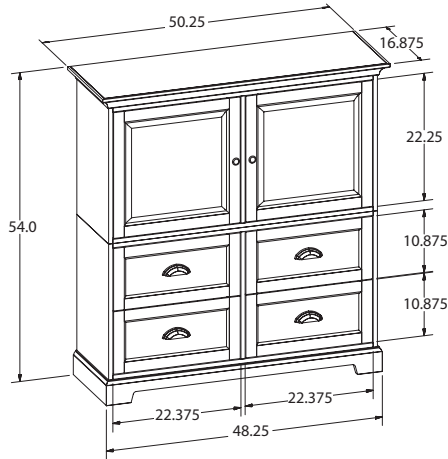

*NOTE: A Home Storage Cabinet with drawers has one drawer style choice. If there is NO DRAWER, enter "00".

27" WIDE HOME STORAGE

HS27A-HS27G OVERALL DIMENSIONS:
Width 27" x Depth 16.75" x Height 54"

HS27H-HS27P OVERALL DIMENSIONS:
Width 27" x Depth 16.75" x Height 77.75"

50" WIDE HOME STORAGE

HS50A-HS50G OVERALL DIMENSIONS:
Width 50.25" x Depth 16.75" x Height 54"

HS50H-HS50P OVERALL DIMENSIONS:
Width 50.25" x Depth 16.75" x Height 77.75"

73" WIDE HOME STORAGE

HS73A-HS73J OVERALL DIMENSIONS:
Width 73.25" x Depth 16.75" x Height 54"

HS73K-HS73T OVERALL DIMENSIONS:
Width 73.25" x Depth 16.75" x Height 77.75"