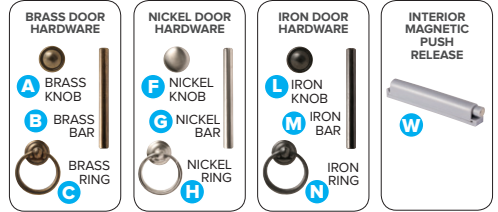

GLASS DOOR OPTIONS