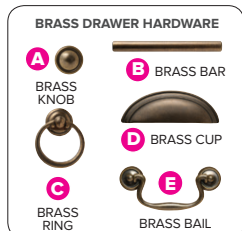

HOME STORAGE CABINETS

- 27", 50" and 73" WIDE HOME STORAGE
- MULTIPLE FINISH OPTIONS
- CHOICE OF DOOR, DRAWER AND HARDWARE STYLES
- QUICKLY DELIVERED TO YOUR HOME

CUSTOMIZE A CABINET IN 4 EASY STEPS

Example shown is style number
HS50B-SC-00-4A-9D

step 1

PICK A STYLE

Begin by selecting a TV Console Style by its unique STYLE NUMBER.

step 2

PICK A WOOD FINISH

Enter a 2-letter WOOD FINISH code next to the style number in the spaces provided.

step 3

PICK A DOOR STYLE & HARDWARE

If applicable with your selected Home Storage Cabinet, choose a DOOR STYLE and a HARDWARE STYLE and enter the corresponding codes into the spaces provided.

*NOTE: A Home Storage Cabinet with doors may have one or two door style choices. Refer to the illustration for the position of glass doors and wood doors. If there is NO DOOR, enter "00".

WOOD DOOR OPTIONS

GLASS DOOR OPTIONS

step 4

PICK A DRAWER STYLE & HARDWARE

If applicable with your selected Home Storage Cabinet, choose a DRAWER STYLE and a HARDWARE STYLE and enter the corresponding codes into the spaces provided.

*NOTE: A Home Storage Cabinet with drawers has one drawer style choice. If there is NO DRAWER, enter "00".