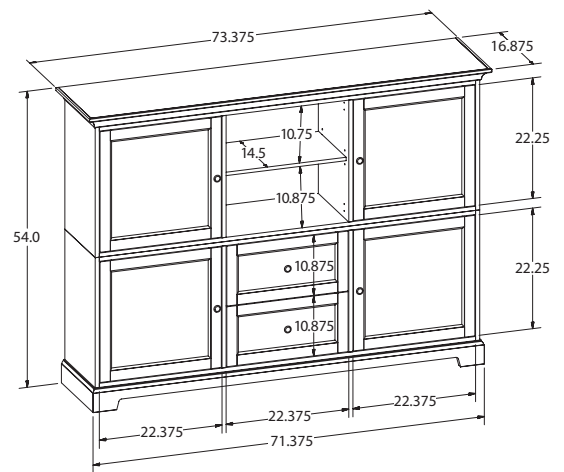

*NOTE: A Home Storage Cabinet with drawers has one drawer style choice. If there is NO DRAWER, enter "00".

27" WIDE HOME STORAGE

HS27A-HS27G OVERALL DIMENSIONS:
Width 27" x Depth 16.75" x Height 54"

HS27H-HS27P OVERALL DIMENSIONS:
Width 27" x Depth 16.75" x Height 77.75"

50" WIDE HOME STORAGE

HS50A-HS50G OVERALL DIMENSIONS:
Width 50.25" x Depth 16.75" x Height 54"

HS50H-HS50P OVERALL DIMENSIONS:
Width 50.25" x Depth 16.75" x Height 77.75"

73" WIDE HOME STORAGE

HS73A-HS73J OVERALL DIMENSIONS:
Width 73.25" x Depth 16.75" x Height 54"

HS73K-HS73T OVERALL DIMENSIONS:
Width 73.25" x Depth 16.75" x Height 77.75"