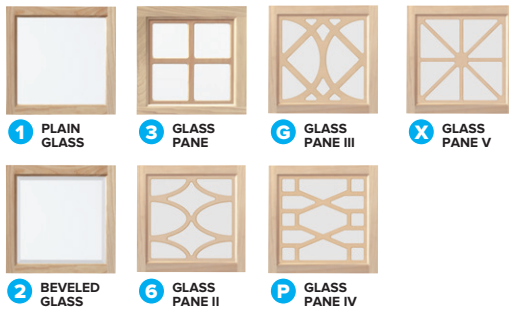

CUSTOMIZE A CABINET IN 4 EASY STEPS

Example shown is style number
HS50B-SC-00-4A-9D

step 1

PICK A STYLE

Begin by selecting a TV Console Style by its unique STYLE NUMBER.

step 2

PICK A WOOD FINISH

Enter a 2-letter WOOD FINISH code next to the style number in the spaces provided.

step 3

PICK A DOOR STYLE & HARDWARE

If applicable with your selected Home Storage Cabinet, choose a DOOR STYLE and a HARDWARE STYLE and enter the corresponding codes into the spaces provided.

*NOTE: A Home Storage Cabinet with doors may have one or two door style choices. Refer to the illustration for the position of glass doors and wood doors. If there is NO DOOR, enter "00".

WOOD DOOR OPTIONS

GLASS DOOR OPTIONS

step 4

PICK A DRAWER STYLE & HARDWARE

If applicable with your selected Home Storage Cabinet, choose a DRAWER STYLE and a HARDWARE STYLE and enter the corresponding codes into the spaces provided.