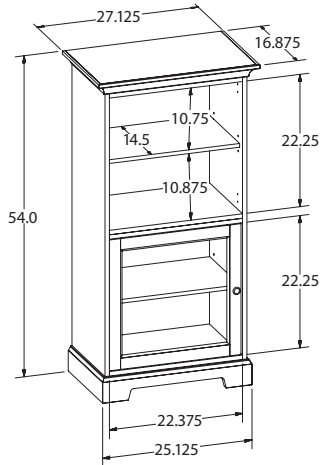

WOOD DOOR OPTIONS

GLASS DOOR OPTIONS

step 4

PICK A DRAWER STYLE & HARDWARE

If applicable with your selected Home Storage Cabinet, choose a DRAWER STYLE and a HARDWARE STYLE and enter the corresponding codes into the spaces provided.

*NOTE: A Home Storage Cabinet with drawers has one drawer style choice. If there is NO DRAWER, enter "00".

27" WIDE HOME STORAGE

HS27A-HS27G OVERALL DIMENSIONS:
Width 27" x Depth 16.75" x Height 54"

HS27H-HS27P OVERALL DIMENSIONS:
Width 27" x Depth 16.75" x Height 77.75"

50" WIDE HOME STORAGE

HS50A-HS50G OVERALL DIMENSIONS:
Width 50.25" x Depth 16.75" x Height 54"

HS50H-HS50P OVERALL DIMENSIONS:
Width 50.25" x Depth 16.75" x Height 77.75"

73" WIDE HOME STORAGE

HS73A-HS73J OVERALL DIMENSIONS:
Width 73.25" x Depth 16.75" x Height 54"

HS73K-HS73T OVERALL DIMENSIONS:
Width 73.25" x Depth 16.75" x Height 77.75"