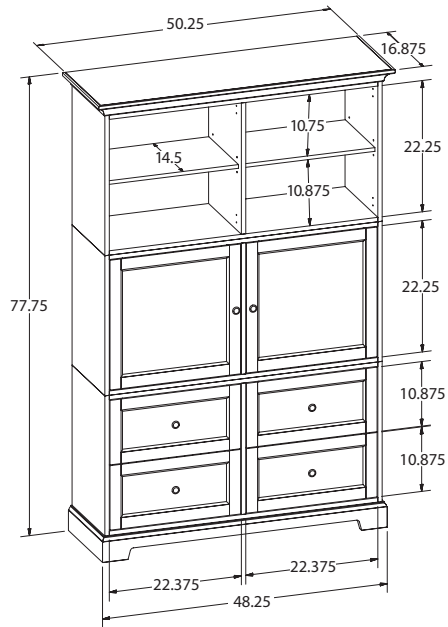

*NOTE: A Home Storage Cabinet with drawers has one drawer style choice. If there is NO DRAWER, enter "00".

27" WIDE HOME STORAGE

HS27A-HS27G OVERALL DIMENSIONS:
Width 27" x Depth 16.75" x Height 54"

HS27H-HS27P OVERALL DIMENSIONS:
Width 27" x Depth 16.75" x Height 77.75"

50" WIDE HOME STORAGE

HS50A-HS50G OVERALL DIMENSIONS:
Width 50.25" x Depth 16.75" x Height 54"

HS50H-HS50P OVERALL DIMENSIONS:
Width 50.25" x Depth 16.75" x Height 77.75"

73" WIDE HOME STORAGE

HS73A-HS73J OVERALL DIMENSIONS:
Width 73.25" x Depth 16.75" x Height 54"

HS73K-HS73T OVERALL DIMENSIONS:
Width 73.25" x Depth 16.75" x Height 77.75"