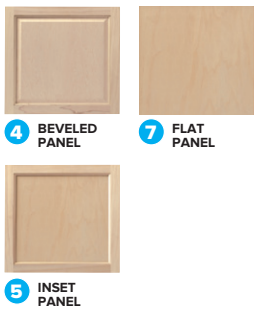

WOOD DOOR OPTIONS