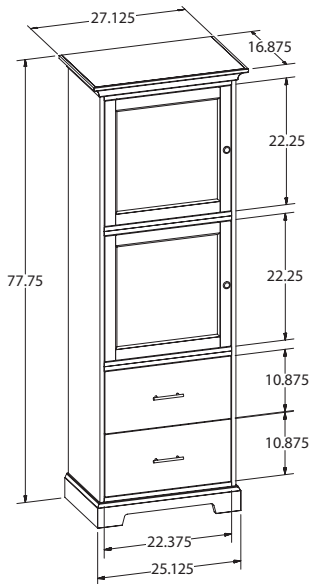

*NOTE: A Home Storage Cabinet with drawers has one drawer style choice. If there is NO DRAWER, enter "00".

27" WIDE HOME STORAGE

HS27A-HS27G OVERALL DIMENSIONS:
Width 27" x Depth 16.75" x Height 54"

HS27H-HS27P OVERALL DIMENSIONS:
Width 27" x Depth 16.75" x Height 77.75"

50" WIDE HOME STORAGE

HS50A-HS50G OVERALL DIMENSIONS:
Width 50.25" x Depth 16.75" x Height 54"

HS50H-HS50P OVERALL DIMENSIONS:
Width 50.25" x Depth 16.75" x Height 77.75"

73" WIDE HOME STORAGE

HS73A-HS73J OVERALL DIMENSIONS:
Width 73.25" x Depth 16.75" x Height 54"

HS73K-HS73T OVERALL DIMENSIONS:
Width 73.25" x Depth 16.75" x Height 77.75"