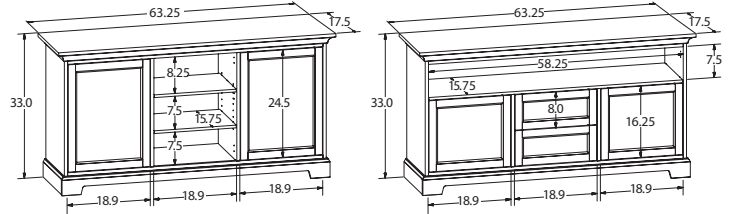

*NOTE: A TV Console with drawers has one drawer style choice. If there is NO DRAWER, enter "00".

46" WIDE TV CONSOLES

OVERALL DIMENSIONS: Width 46.25" x Depth 17.5" x Height 33"

63" WIDE TV CONSOLES

OVERALL DIMENSIONS: Width 63" x Depth 17.5" x Height 33"

46" WIDE / 41" EXTRA TALL TV CONSOLES

OVERALL DIMENSIONS: Width 46.25" x Depth 17.5" x Height 41.25"

63" WIDE / 41" EXTRA TALL TV CONSOLES

OVERALL DIMENSIONS: Width 63" x Depth 17.5" x Height 41.25"

72" WIDE TV CONSOLES

OVERALL DIMENSIONS: Width 72.25" x Depth 17.5" x Height 33"

83" WIDE TV CONSOLES

OVERALL DIMENSIONS: Width 83" x Depth 17.5" x Height 33"

72" WIDE / 41" EXTRA TALL TV CONSOLES

OVERALL DIMENSIONS: Width 72.25" x Depth 17.5" x Height 41.25"

83" WIDE / 41" EXTRA TALL TV CONSOLES

OVERALL DIMENSIONS: Width 83" x Depth 17.5" x Height 41.25"