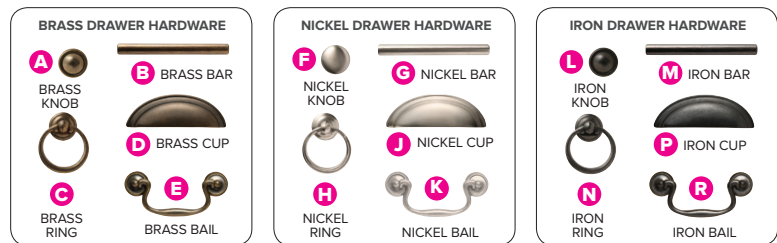

PICK A DRAWER STYLE & HARDWARE

If applicable with your selected TV Console, choose a DRAWER STYLE and a HARDWARE STYLE and enter the corresponding code into the spaces provided.

*NOTE: A TV Console with drawers has one drawer style choice. If there is NO DRAWER, enter "00".