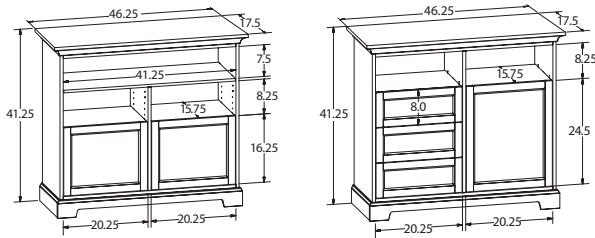

*NOTE: A TV Console with drawers has one drawer style choice. If there is NO DRAWER, enter "00".

46" WIDE TV CONSOLES

OVERALL DIMENSIONS: Width 46.25" x Depth 17.5" x Height 33"

63" WIDE TV CONSOLES

OVERALL DIMENSIONS: Width 63" x Depth 17.5" x Height 33"

46" WIDE / 41" EXTRA TALL TV CONSOLES

OVERALL DIMENSIONS: Width 46.25" x Depth 17.5" x Height 41.25"

63" WIDE / 41" EXTRA TALL TV CONSOLES

OVERALL DIMENSIONS: Width 63" x Depth 17.5" x Height 41.25"

72" WIDE TV CONSOLES

OVERALL DIMENSIONS: Width 72.25" x Depth 17.5" x Height 33"

83" WIDE TV CONSOLES

OVERALL DIMENSIONS: Width 83" x Depth 17.5" x Height 33"

72" WIDE / 41" EXTRA TALL TV CONSOLES

OVERALL DIMENSIONS: Width 72.25" x Depth 17.5" x Height 41.25"

83" WIDE / 41" EXTRA TALL TV CONSOLES

OVERALL DIMENSIONS: Width 83" x Depth 17.5" x Height 41.25"