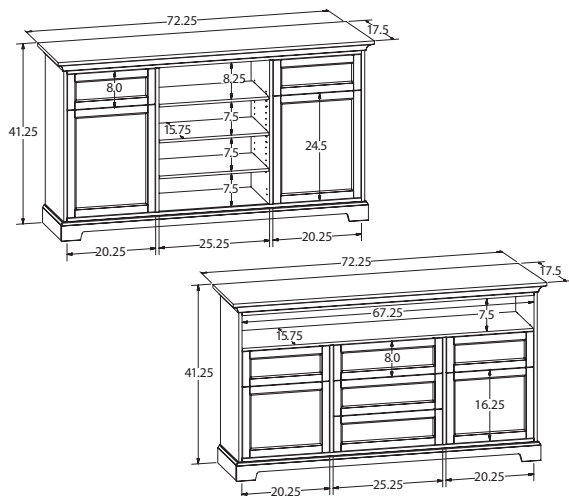

*NOTE: A TV Console with drawers has one drawer style choice. If there is NO DRAWER, enter "00".

46" WIDE TV CONSOLES

OVERALL DIMENSIONS: Width 46.25" x Depth 17.5" x Height 33"

63" WIDE TV CONSOLES

OVERALL DIMENSIONS: Width 63" x Depth 17.5" x Height 33"

46" WIDE / 41" EXTRA TALL TV CONSOLES

OVERALL DIMENSIONS: Width 46.25" x Depth 17.5" x Height 41.25"

63" WIDE / 41" EXTRA TALL TV CONSOLES

OVERALL DIMENSIONS: Width 63" x Depth 17.5" x Height 41.25"

72" WIDE TV CONSOLES

OVERALL DIMENSIONS: Width 72.25" x Depth 17.5" x Height 33"

83" WIDE TV CONSOLES

OVERALL DIMENSIONS: Width 83" x Depth 17.5" x Height 33"

72" WIDE / 41" EXTRA TALL TV CONSOLES

OVERALL DIMENSIONS: Width 72.25" x Depth 17.5" x Height 41.25"

83" WIDE / 41" EXTRA TALL TV CONSOLES

OVERALL DIMENSIONS: Width 83" x Depth 17.5" x Height 41.25"