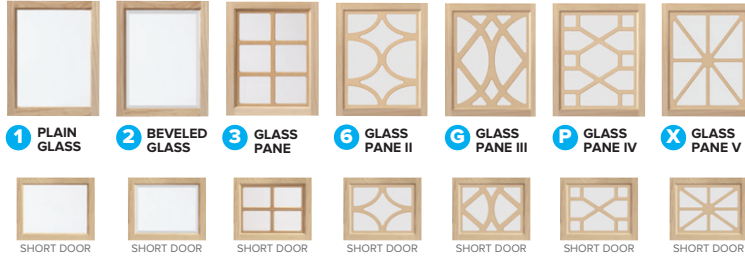

step 1

PICK A STYLE

Begin by selecting a TV Console Style by its unique STYLE NUMBER.

step 2

PICK A WOOD FINISH

Enter a 2-letter WOOD FINISH code next to the style number in the spaces provided.

step 3

PICK A DOOR STYLE & HARDWARE

If applicable with your selected TV Console, choose a DOOR STYLE and a HARDWARE STYLE and enter the corresponding code into the spaces provided.

*NOTE: A TV Console with doors may have one or two door style choices. Refer to the illustration for the positions of the doors; choose any door style. If there is NO DOOR, enter "00".

00 NO DOOR IN THIS SPACE

WOOD DOOR OPTIONS

GLASS DOOR OPTIONS

step 4

PICK A DRAWER STYLE & HARDWARE

If applicable with your selected TV Console, choose a DRAWER STYLE and a HARDWARE STYLE and enter the corresponding code into the spaces provided.