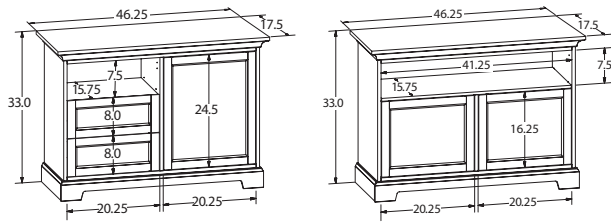

*NOTE: A TV Console with drawers has one drawer style choice. If there is NO DRAWER, enter "00".

46" WIDE TV CONSOLES

OVERALL DIMENSIONS: Width 46.25" x Depth 17.5" x Height 33"

63" WIDE TV CONSOLES

OVERALL DIMENSIONS: Width 63" x Depth 17.5" x Height 33"

46" WIDE / 41" EXTRA TALL TV CONSOLES

OVERALL DIMENSIONS: Width 46.25" x Depth 17.5" x Height 41.25"

63" WIDE / 41" EXTRA TALL TV CONSOLES

OVERALL DIMENSIONS: Width 63" x Depth 17.5" x Height 41.25"

72" WIDE TV CONSOLES

OVERALL DIMENSIONS: Width 72.25" x Depth 17.5" x Height 33"

83" WIDE TV CONSOLES

OVERALL DIMENSIONS: Width 83" x Depth 17.5" x Height 33"

72" WIDE / 41" EXTRA TALL TV CONSOLES

OVERALL DIMENSIONS: Width 72.25" x Depth 17.5" x Height 41.25"

83" WIDE / 41" EXTRA TALL TV CONSOLES

OVERALL DIMENSIONS: Width 83" x Depth 17.5" x Height 41.25"