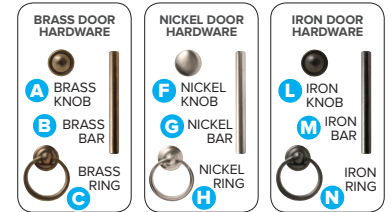

GLASS DOOR OPTIONS