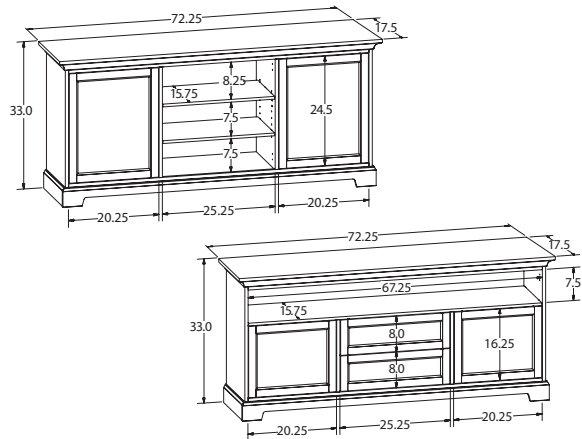

*NOTE: A TV Console with drawers has one drawer style choice. If there is NO DRAWER, enter "00".

46" WIDE TV CONSOLES

OVERALL DIMENSIONS: Width 46.25" x Depth 17.5" x Height 33"

63" WIDE TV CONSOLES

OVERALL DIMENSIONS: Width 63" x Depth 17.5" x Height 33"

46" WIDE / 41" EXTRA TALL TV CONSOLES

OVERALL DIMENSIONS: Width 46.25" x Depth 17.5" x Height 41.25"

63" WIDE / 41" EXTRA TALL TV CONSOLES

OVERALL DIMENSIONS: Width 63" x Depth 17.5" x Height 41.25"

72" WIDE TV CONSOLES

OVERALL DIMENSIONS: Width 72.25" x Depth 17.5" x Height 33"

83" WIDE TV CONSOLES

OVERALL DIMENSIONS: Width 83" x Depth 17.5" x Height 33"

72" WIDE / 41" EXTRA TALL TV CONSOLES

OVERALL DIMENSIONS: Width 72.25" x Depth 17.5" x Height 41.25"

83" WIDE / 41" EXTRA TALL TV CONSOLES

OVERALL DIMENSIONS: Width 83" x Depth 17.5" x Height 41.25"