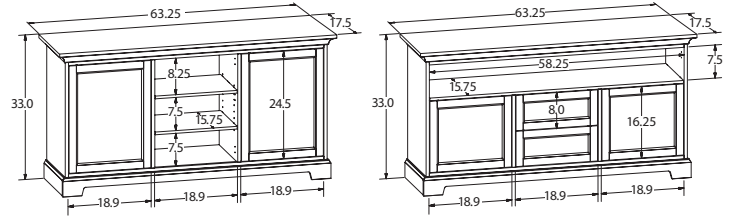

*NOTE: A TV Console with drawers has one drawer style choice. If there is NO DRAWER, enter "00".

46" WIDE TV CONSOLES

OVERALL DIMENSIONS: Width 46.25" x Depth 17.5" x Height 33"

63" WIDE TV CONSOLES

OVERALL DIMENSIONS: Width 63" x Depth 17.5" x Height 33"

46" WIDE / 41" EXTRA TALL TV CONSOLES

OVERALL DIMENSIONS: Width 46.25" x Depth 17.5" x Height 41.25"

63" WIDE / 41" EXTRA TALL TV CONSOLES

OVERALL DIMENSIONS: Width 63" x Depth 17.5" x Height 41.25"

72" WIDE TV CONSOLES

OVERALL DIMENSIONS: Width 72.25" x Depth 17.5" x Height 33"

83" WIDE TV CONSOLES

OVERALL DIMENSIONS: Width 83" x Depth 17.5" x Height 33"

72" WIDE / 41" EXTRA TALL TV CONSOLES

OVERALL DIMENSIONS: Width 72.25" x Depth 17.5" x Height 41.25"

83" WIDE / 41" EXTRA TALL TV CONSOLES

OVERALL DIMENSIONS: Width 83" x Depth 17.5" x Height 41.25"