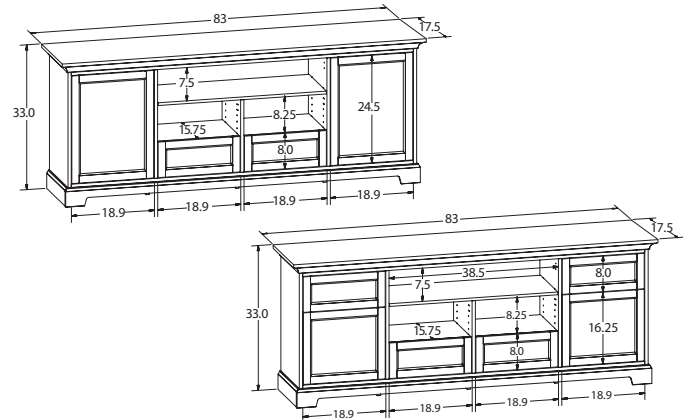

*NOTE: A TV Console with drawers has one drawer style choice. If there is NO DRAWER, enter "00".

46" WIDE TV CONSOLES

OVERALL DIMENSIONS: Width 46.25" x Depth 17.5" x Height 33"

63" WIDE TV CONSOLES

OVERALL DIMENSIONS: Width 63" x Depth 17.5" x Height 33"

46" WIDE / 41" EXTRA TALL TV CONSOLES

OVERALL DIMENSIONS: Width 46.25" x Depth 17.5" x Height 41.25"

63" WIDE / 41" EXTRA TALL TV CONSOLES

OVERALL DIMENSIONS: Width 63" x Depth 17.5" x Height 41.25"

72" WIDE TV CONSOLES

OVERALL DIMENSIONS: Width 72.25" x Depth 17.5" x Height 33"

83" WIDE TV CONSOLES

OVERALL DIMENSIONS: Width 83" x Depth 17.5" x Height 33"

72" WIDE / 41" EXTRA TALL TV CONSOLES

OVERALL DIMENSIONS: Width 72.25" x Depth 17.5" x Height 41.25"

83" WIDE / 41" EXTRA TALL TV CONSOLES

OVERALL DIMENSIONS: Width 83" x Depth 17.5" x Height 41.25"