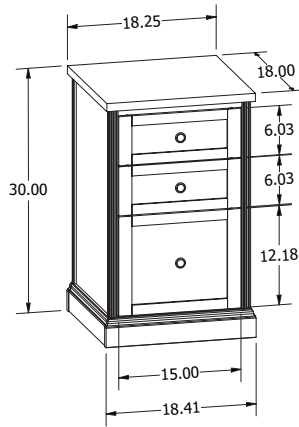

FILE CABINET SIZE: W 18" x D 18" x H 30"

FILE CABINET SIZE: W 36" x D 18" x H 30"

**PC LC** FLUTED COLUMN ON CASE

**18**

FILE CABINET  
W 18" X D 18" X H 30"

**36**

FILE CABINET  
W 36" X D 18" X H 30"

## 18" WIDE FILE CABINET

## 36" WIDE FILE CABINET