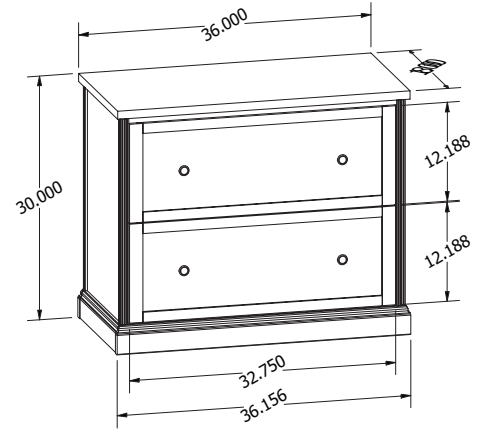

FILE CABINET SIZE: W 18" x D 18" x H 30"

FILE CABINET SIZE: W 36" x D 18" x H 30"

**PC LC** FLUTED COLUMN ON CASE

**18**

FILE CABINET  
W 18" X D 18" X H 30"

**36**

FILE CABINET  
W 36" X D 18" X H 30"

## 18" WIDE FILE CABINET

## 36" WIDE FILE CABINET