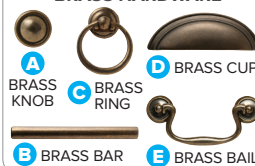

DRAWER STYLE      HARDWARE STYLE  
 PC18A  
 PP18A      CABINET FINISH      DRAWER OPTION

**4** BEVELED PANEL

LOCKING FILE DRAWER

**5** INSET PANEL

LOCKING FILE DRAWER

### BRASS HARDWARE