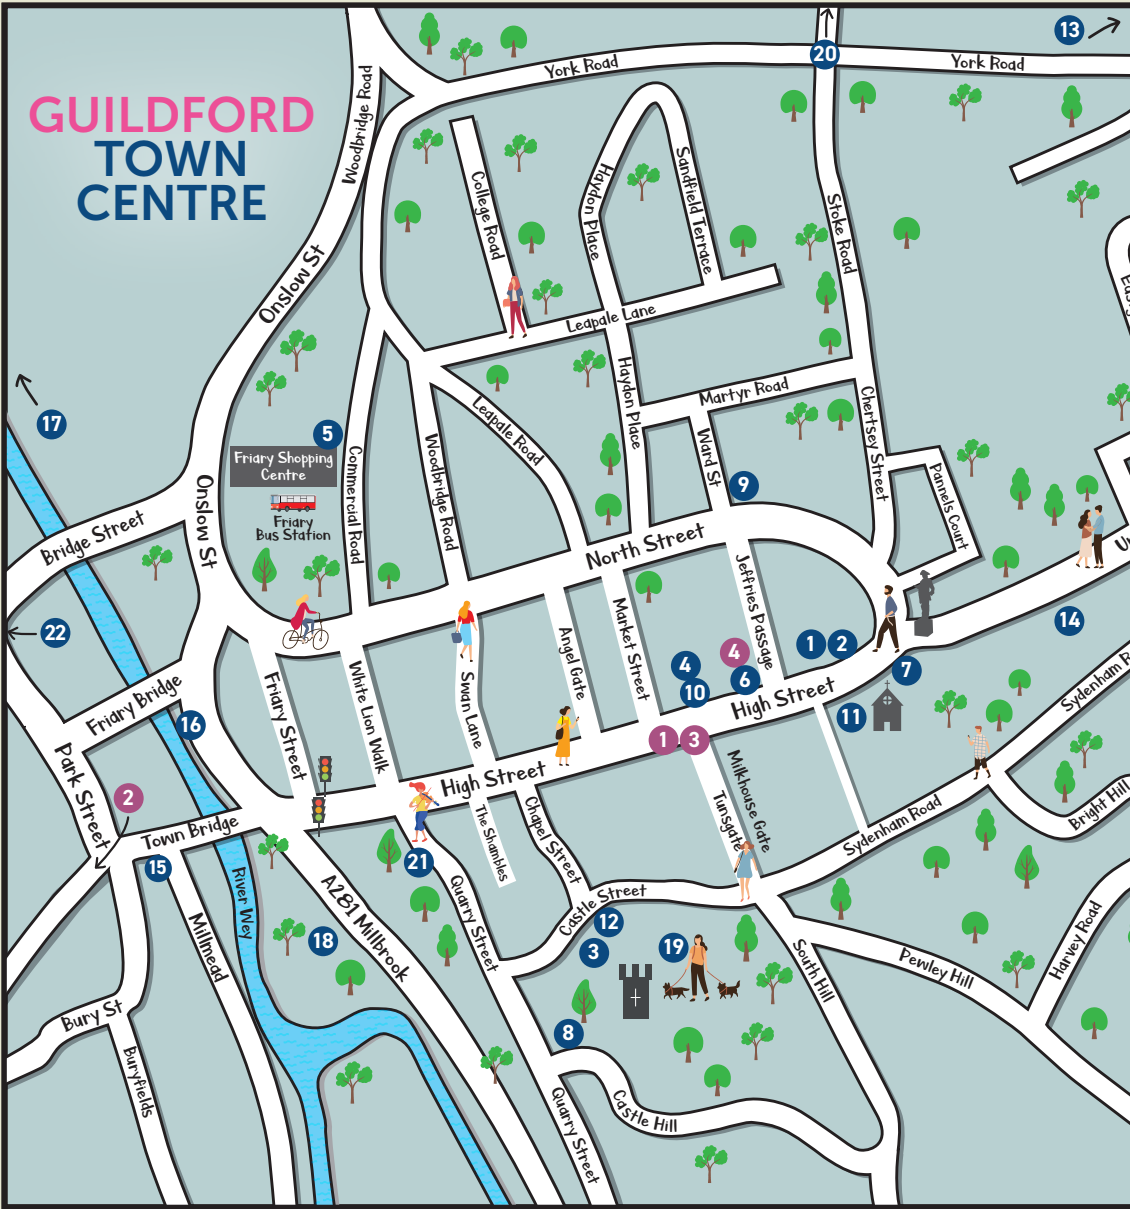

Heritage Open Days is England's largest celebration of history and culture. Guildford has one of the largest programmes in the country, with 50+ locations to visit across the borough. Find them inside.

# GUILDFORD TOWN CENTRE

Map supplied by [experienceguildford](https://www.experienceguildford.com)

## Guided Walks

	Fri	Sat	Sun
1 Guildford Story	✓	✓	✓
2 Mount Cemetery Walk		✓	✓
3 Pubs and Inns		✓	
4 The Story of Guildford self guided sticker trail		✓	

Most events are happening over the weekend 13-15 September.  
Events on earlier dates are highlighted.