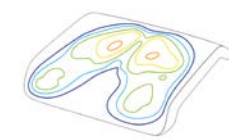

SCAN TO
CHECK OUT
NUCLEUS ON
HON.COM

Shown with Empower® workstations.

Shown with 10500 Series™ desks, Workwall, and Build™ Makerspace table.

Intelligent by Design

Nucleus isn't your average, run-of-the-mill task chair. With a seat intentionally designed to operate like a hammock, you won't find yourself bottoming out unexpectedly throughout the day. The seat foam is molded over a mesh-covered frame, ensuring a responsive sit with comprehensive weight distribution. And with a contemporary back and arm design—plus adjustable lumbar available in variety of vibrant Colorwav™ hues—Nucleus is an aesthetic genius, too.

SEAT CONSTRUCTION

Inside the Nucleus seat, suspended knit fibers are stretched over a contoured metal wire frame with a light foam molded over top. Once upholstered, this ultra-slim seat provides lasting, supportive comfort.

PRESSURE MAPPING

When you sit in a Nucleus chair, the seat distributes your weight evenly, minimizing pressure points (red zones) for improved circulation and reduced muscle fatigue.

Nucleus Seat

Standard Seat with Pad