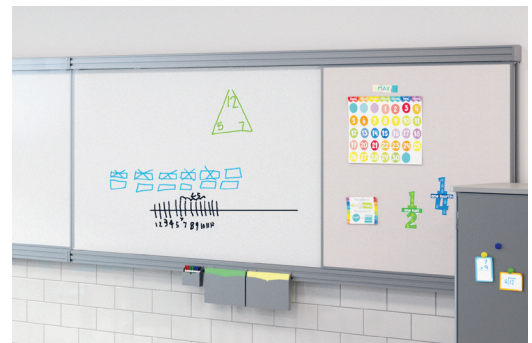

A Dependable Study Guide

Acing every placement test, SmartLink student desks feature unique shapes that allow educators to get creative with multiple layout options. With thoughtful rectangular and triangular choices, SmartLink is one step ahead when it comes to the support of both right- and left-handed users. And with doodle-resistant surfaces—plus smart optional accessories like book boxes and backpack hooks—SmartLink ensures a clean and clutter-free classroom, year after year.

Shown with Class-ifi™ storage.

Front Row Focus
 Traditional classroom layouts have a new lease on life with SmartLink. Dynamic surface shapes and simple mobility offer an agile approach to learning environments by maximizing the space and discouraging distractions. And with a smart sit-to-stand desk alternative, an elevated perspective is as easy as ABC.

Better Together
 Every education environment needs furniture that can be easily rearranged for small group activities. SmartLink's innovative configuration options and expert mobility make pairing up a breeze. And with standing height options that offer additional seating for impromptu breakout sessions, these clever surface solutions allow students to move where the day takes them.

Team Huddle
 Some assignments simply require more hands on deck. SmartLink is ideal for open workspaces designed to encourage big thinking in big groups.

Head of the Class

The ultimate teacher's assistant—the SmartLink collection—includes a compact, mobile teacher station that accommodates technology, modular storage cabinets to keep school supplies well-organized, and versatile presentation tools that keep lessons visual and dynamic. A total classroom solution that supports any type of teaching style, SmartLink can adapt and evolve as needs change, making it a quick study.