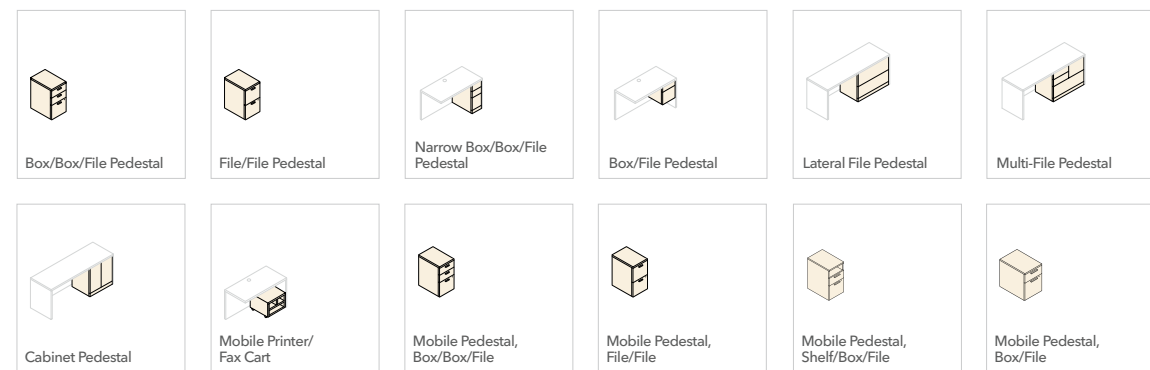

Modular and mobile Pedestals