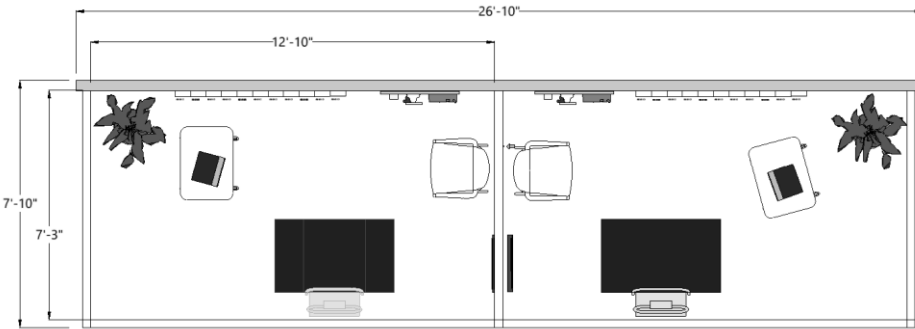

APP-105

| | |
|-------------------|---|
| Room Footprint | 12'-10" x 7'-3" |
| Overall Footprint | 26'-10" x 7'-10" |
| Product Line | Beyond HON Huddle Relate Zilenzio Timber |

[View APP-105](#) →

DISCLAIMER:
DRAWING AND SPECIFICATIONS NOT FOR ORDER ENTRY. IDEA STARTERS TO BE USED FOR BUDGETARY AND INSPIRATIONAL PURPOSES ONLY. PLEASE CONTACT A SALES REPRESENTATIVE OR AUTHORIZED DEALER FOR PRICING.