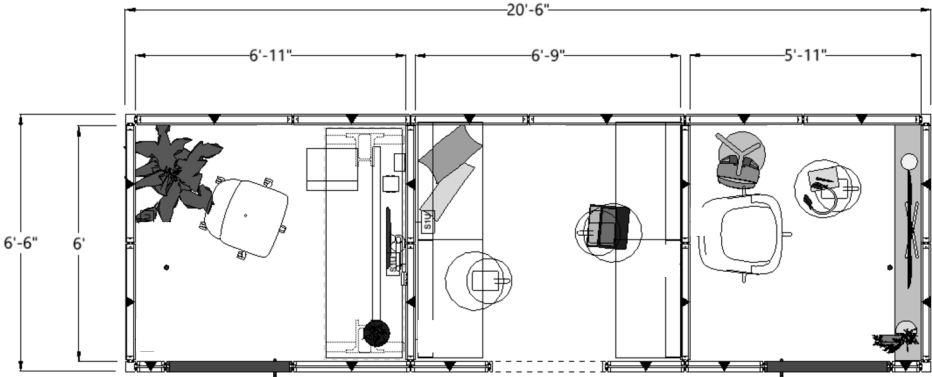

APP-108

Room Footprint	Varies	
Overall Footprint	20'-6" x 6'-6"	
Product Line	Altitude Beyond Briefing	Pli Retreat Rise

[View APP-108](#) →

DISCLAIMER:
DRAWING AND SPECIFICATIONS NOT FOR ORDER ENTRY. IDEA STARTERS TO BE USED FOR BUDGETARY AND INSPIRATIONAL PURPOSES ONLY. PLEASE CONTACT A SALES REPRESENTATIVE OR AUTHORIZED DEALER FOR PRICING.