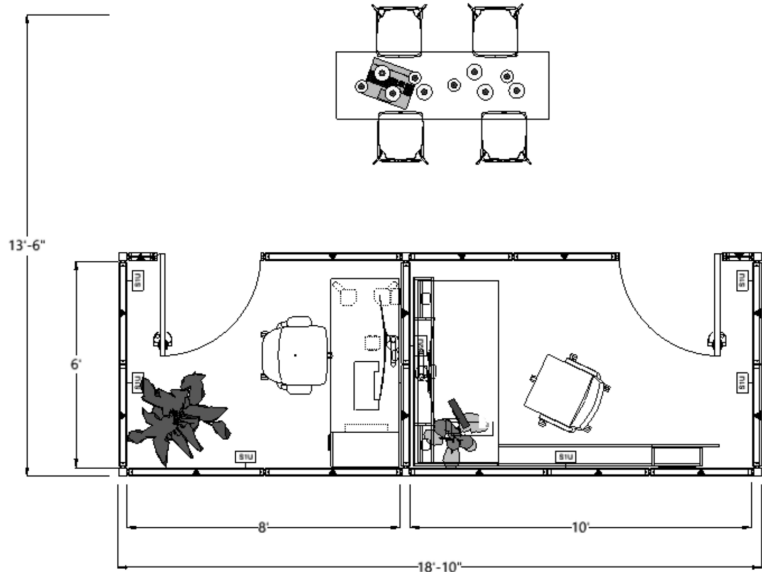

APP-109

Room Footprint	Varies	
Overall Footprint	20'-6" x 6'-6"	
Product Line	Beyond Geneva NC Studio	NC Union Pli Silea

[View APP-109](#) →

DISCLAIMER:
DRAWING AND SPECIFICATIONS NOT FOR ORDER ENTRY. IDEA STARTERS TO BE USED FOR BUDGETARY AND INSPIRATIONAL PURPOSES ONLY. PLEASE CONTACT A SALES REPRESENTATIVE OR AUTHORIZED DEALER FOR PRICING.