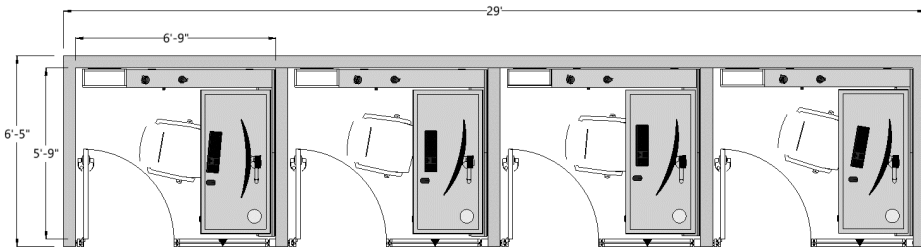

APP-122

Office Footprint 5'-9" x 6'-9"

Overall Footprint 29' x 6'-5"

Product Line	Beyond Genesee Pivot	Silea Zilenzio Dezibel
--------------	----------------------------	---------------------------

[View APP-122](#) →