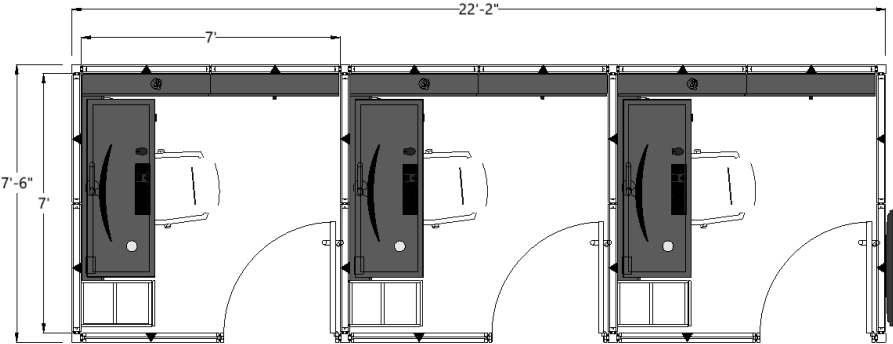

# APP-123

Office Footprint	7' x 7'
Overall Footprint	22'-2" x 7'-6"
Product Line	Beyond Genesee NC Kaschkasch Lamp
	Pivot Silea

[View APP-123](#) →

**DISCLAIMER:**  
DRAWING AND SPECIFICATIONS NOT FOR ORDER ENTRY. IDEA STARTERS TO BE USED FOR BUDGETARY AND INSPIRATIONAL PURPOSES ONLY. PLEASE CONTACT A SALES REPRESENTATIVE OR AUTHORIZED DEALER FOR PRICING.