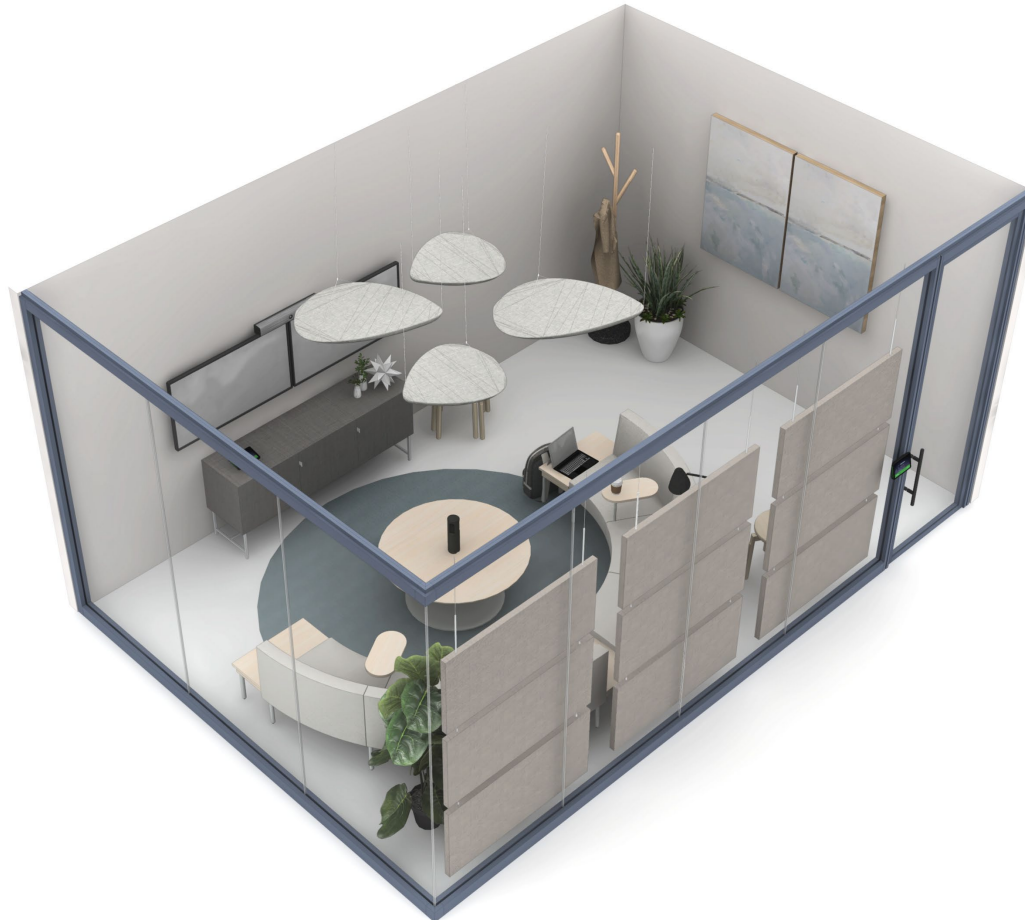

APP-127

Overall Footprint 17'-9" x 12'

Product Line Beyond Corral Barn Jetty:Mod Structure

Zilenzio Delta
Zilenzio Dezibel
Zilenzio Tone

[View APP-127](#)

DISCLAIMER:

DRAWING AND SPECIFICATIONS NOT FOR ORDER ENTRY. IDEA STARTERS TO BE USED FOR BUDGETARY AND INSPIRATIONAL PURPOSES ONLY. PLEASE CONTACT A SALES REPRESENTATIVE OR AUTHORIZED DEALER FOR PRICING.