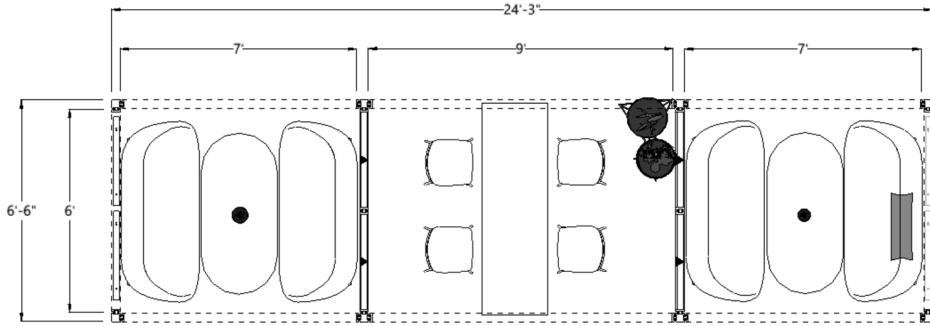

# APP-308

Overall Footprint 24'-3" x 6'-6"

Product Line  
Beyond Pavilion  
Convo  
NC Union  
Park  
Zilenzio Dezibel

[View APP-308](#) →

**DISCLAIMER:**  
DRAWING AND SPECIFICATIONS NOT FOR ORDER  
ENTRY. IDEA STARTERS TO BE USED FOR  
BUDGETARY AND INSPIRATIONAL PURPOSES ONLY.  
PLEASE CONTACT A SALES REPRESENTATIVE OR  
AUTHORIZED DEALER FOR PRICING.