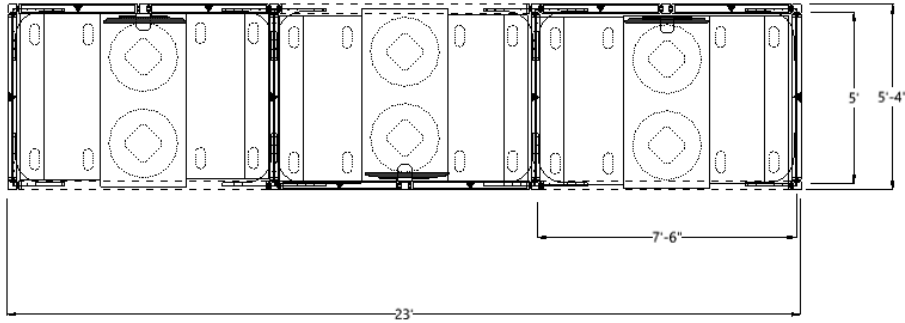

APP-320

Booth Footprint 5' x 7'-6"

Overall Footprint 5'-4" x 23'

Product Line Beyond Pavilion
Recharge
Structure

[View APP-320](#) →

DISCLAIMER:
DRAWING AND SPECIFICATIONS NOT FOR ORDER
ENTRY. IDEA STARTERS TO BE USED FOR
BUDGETARY AND INSPIRATIONAL PURPOSES ONLY.
PLEASE CONTACT A SALES REPRESENTATIVE OR
AUTHORIZED DEALER FOR PRICING.