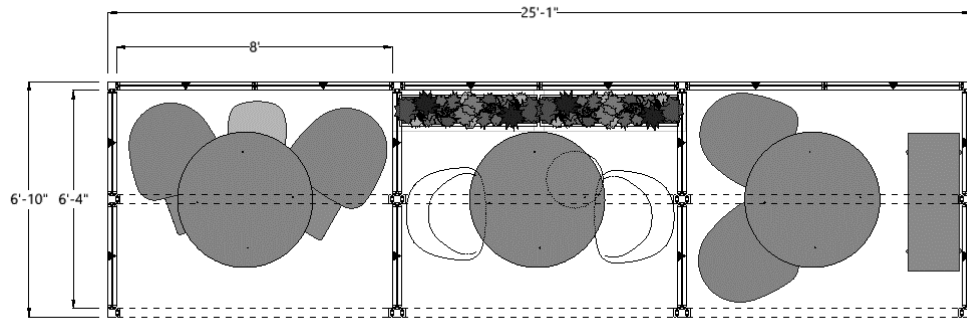

APP-336

Room Footprint 8' x 6'-4"

Overall Footprint 25'-1" x 6'-10"

Product Line	Beyond Freestanding	Park Hi Solo Wood
	Corral Cobra	Park Planter
	Corral Panino	Rise Laptop Table
	Corral Pebble	Zilenzio Dezibel
	Corral Spin	