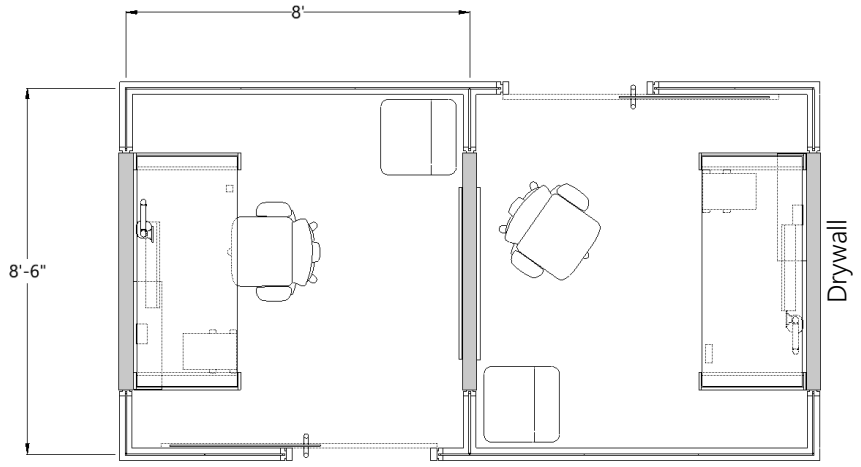

APR-103

Office Footprint	8' x 8'-6"
Overall Footprint	16'-4" x 8'-10"
Product Line	Approach Acuity Two Thirds Aspect

DISCLAIMER:

DRAWING AND SPECIFICATIONS NOT FOR ORDER ENTRY. IDEA STARTERS TO BE USED FOR BUDGETARY AND INSPIRATIONAL PURPOSES ONLY. PLEASE CONTACT AN ALLSTEEL SALES REPRESENTATIVE OR AUTHORIZED DEALER FOR PRICING.