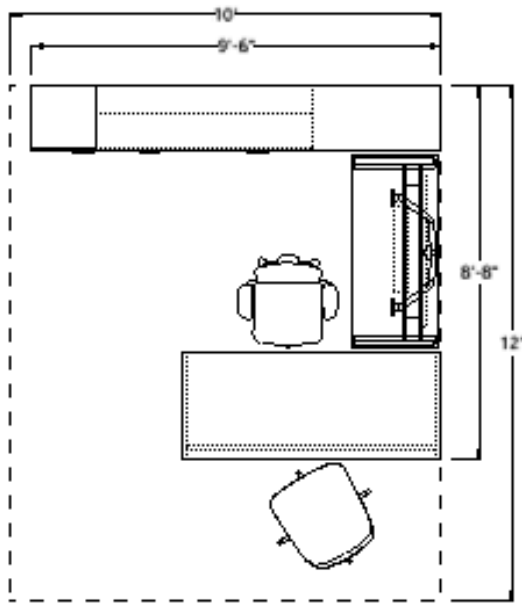

APR-117

Furniture Footprint 9'-6" x 8'-8"

Overall Footprint 10' x 12'

Product Line
 Approach
 Altitude
 Acuity
 CoHo Lounge

DISCLAIMER:

DRAWING AND SPECIFICATIONS NOT FOR ORDER ENTRY. IDEA STARTERS TO BE USED FOR BUDGETARY AND INSPIRATIONAL PURPOSES ONLY. PLEASE CONTACT AN ALLSTEEL SALES REPRESENTATIVE OR AUTHORIZED DEALER FOR PRICING.