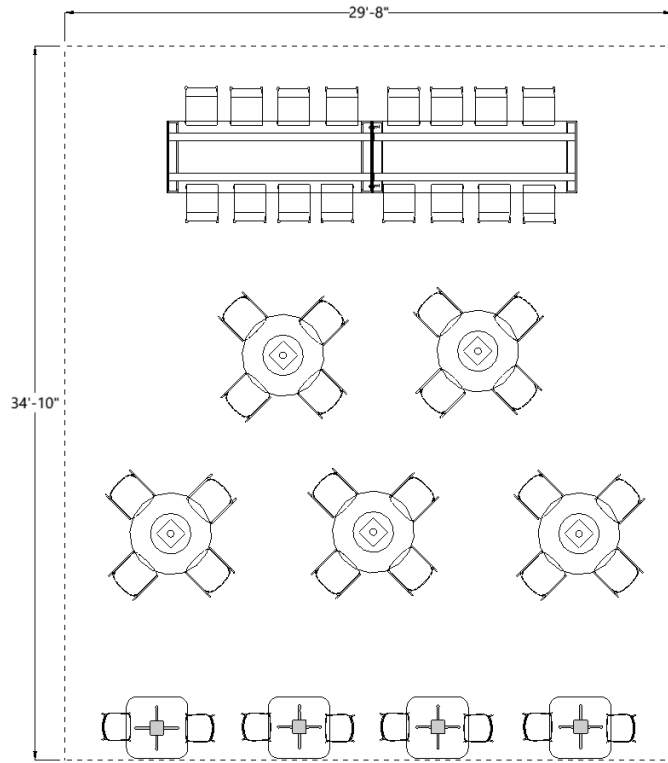

BRF-118

Overall Footprint 29'-8" x 34'-10"

Product Line Briefing
Convo
LIV

Tia

[View BRF-118](#) →