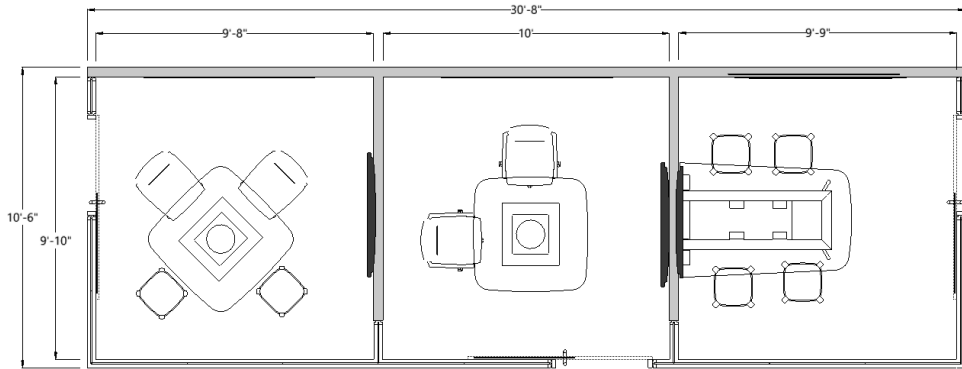

BRF-136

Workstation Footprint	Varies
Overall Footprint	30'-8" x 10'-4"
Product Line	Briefing Genesee Trillia

[View BRF-136](#)

DISCLAIMER:

DRAWING AND SPECIFICATIONS NOT FOR ORDER ENTRY. IDEA STARTERS TO BE USED FOR BUDGETARY AND INSPIRATIONAL PURPOSES ONLY. PLEASE CONTACT A SALES REPRESENTATIVE OR AUTHORIZED DEALER FOR PRICING.