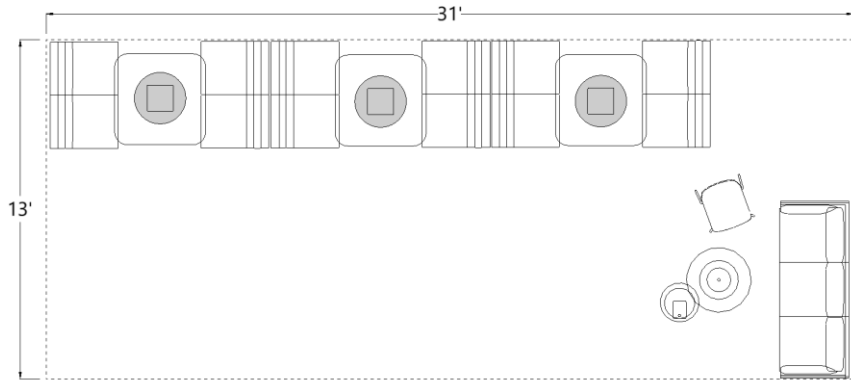

CIJ-102

Overall Footprint 31' x 13'

Product Line Briefing
Calm
Ciji

LIV
Silea

[View CIJ-102](#) →

DISCLAIMER:
DRAWING AND SPECIFICATIONS NOT FOR ORDER ENTRY. IDEA STARTERS TO BE USED FOR BUDGETARY AND INSPIRATIONAL PURPOSES ONLY. PLEASE CONTACT A SALES REPRESENTATIVE OR AUTHORIZED DEALER FOR PRICING.