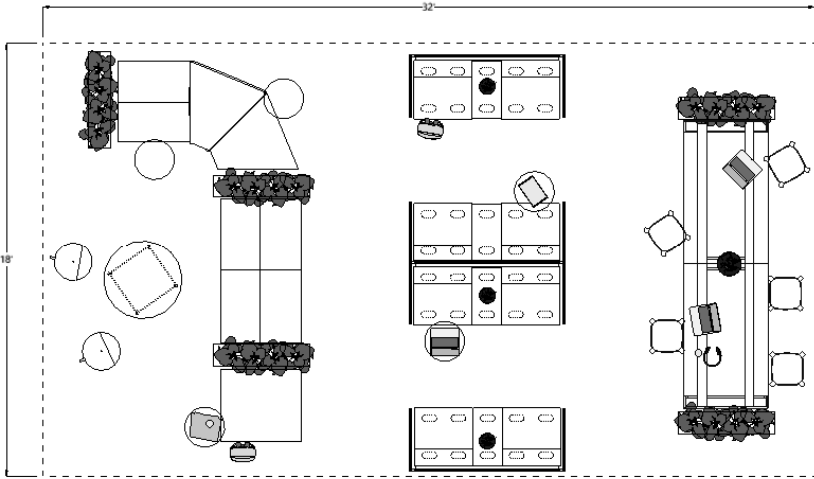

COL-138

Overall Footprint 32' x 18'

Product Line Briefing
Gallery Panels
Recharge

Rise
Trillia
Two-Thirds

[View COL-138](#) →

DISCLAIMER:
DRAWING AND SPECIFICATIONS NOT FOR ORDER ENTRY. IDEA STARTERS TO BE USED FOR BUDGETARY AND INSPIRATIONAL PURPOSES ONLY. PLEASE CONTACT A SALES REPRESENTATIVE OR AUTHORIZED DEALER FOR PRICING.