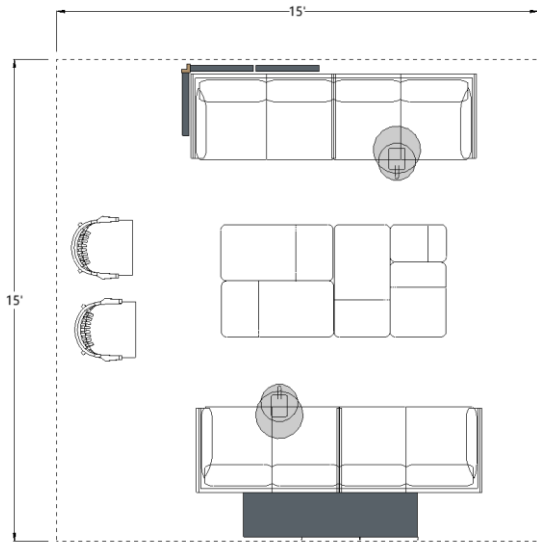

COL-147

Overall Footprint 15'x 15'

Product Line	Bank of England Briefing Calm	Two Thirds Zilenzio Delta Zilenzio Kyoto Zilenzio Tone
--------------	-------------------------------------	---

DISCLAIMER:

IMAGING AND SPECIFICATIONS NOT FOR ORDER ENTRY. IDEA STARTERS TO BE USED FOR TARY AND INSPIRATIONAL PURPOSES ONLY. PLEASE CONTACT A SALES REPRESENTATIVE OR AUTHORIZED DEALER FOR PRICING.