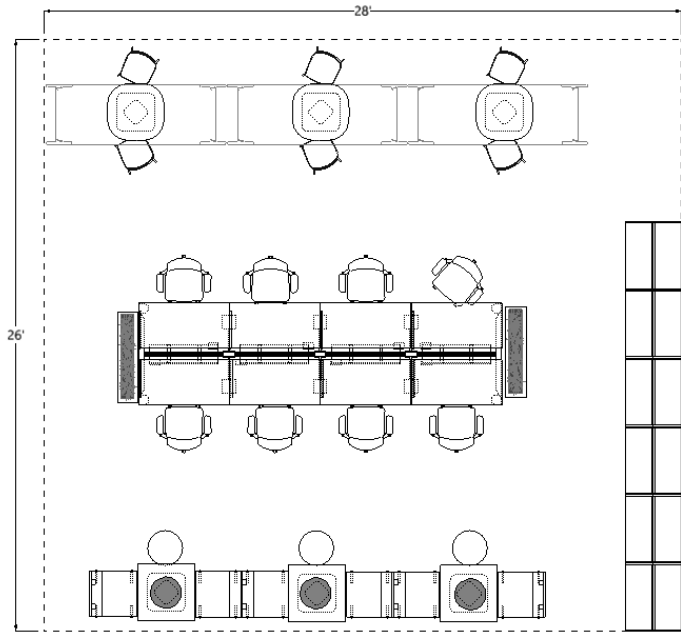

COL-174

Overall Footprint 28' x 26'

| | | | |
|--------------|-------------------------|--|--------------------|
| Product Line | Convo Evo Further | Jetty:Mod NC Bell Lamp Park Planters | Silea Structure |
|--------------|-------------------------|--|--------------------|